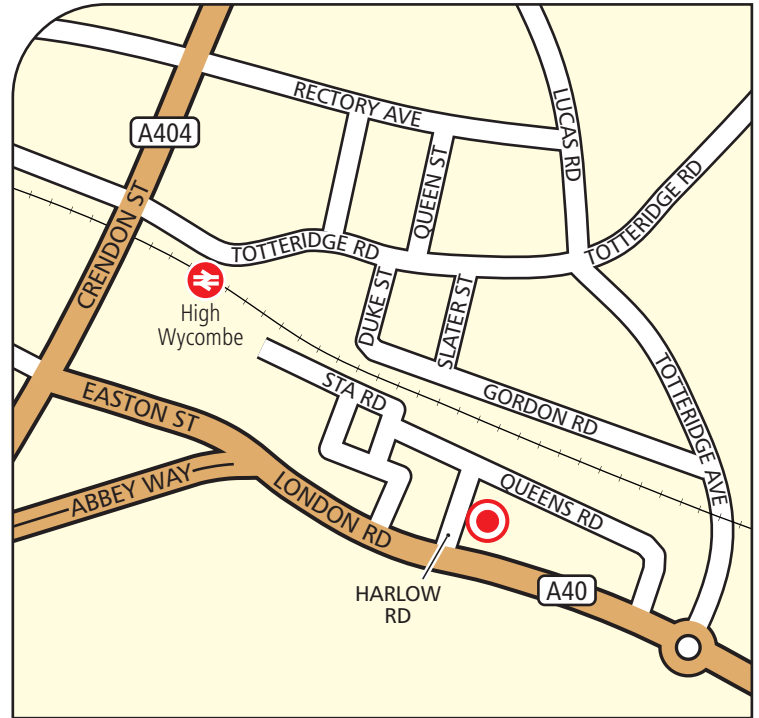

High Wycombe
Harlow Road
High Wycombe
Buckinghamshire
HP13 6AA

St John
Ambulance

From the M40, J1

Take the A40. Shortly after the Kwik Fit depot turn right into Harlow Road. The centre is on the right.

From Amersham

Take the A404 to the junction with the A40 and turn left onto London Road. Turn left into Harlow Road, the centre is on the right.

From Maidenhead

Take the A404 to the junction with the A40 and turn right onto London Road. Turn left into Harlow Road, the centre is on the right.

By Rail

High Wycombe Railway Station is less than 0.5 miles away. Contact National Rail Enquiries on 08457 48 49 50.

Parking

Parking is available on site.

Visit us at sja.org.uk or call us on **0844 770 4800**