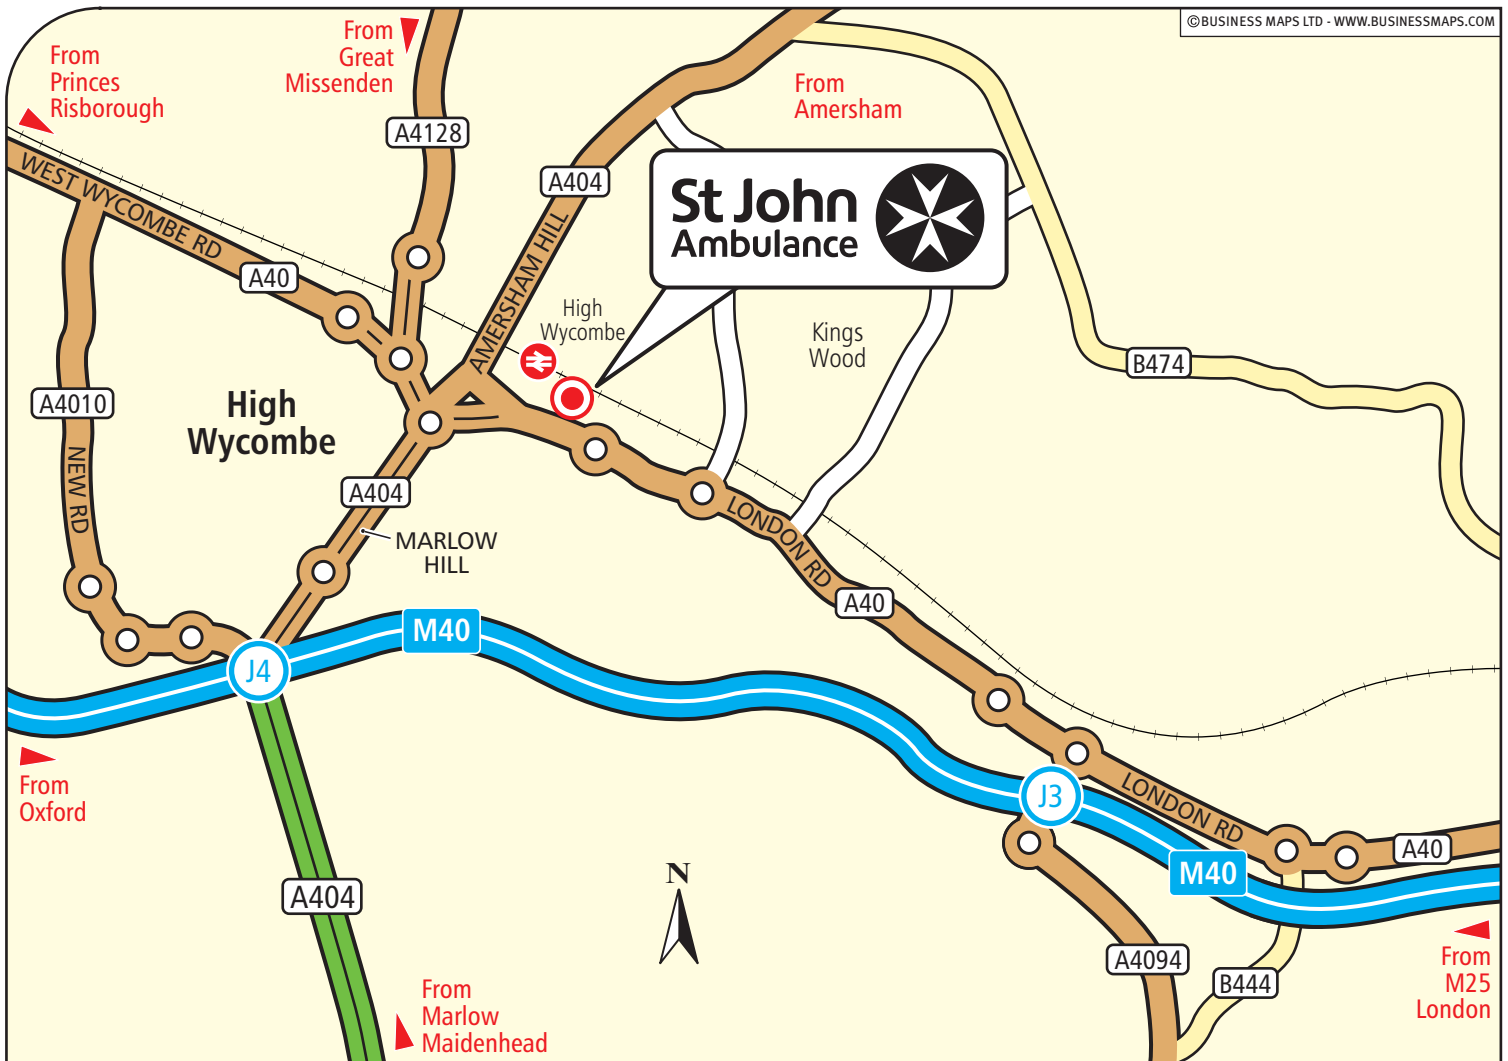

High Wycombe
Harlow Road
High Wycombe
Buckinghamshire
HP13 6AA

St John
Ambulance

From the M40, J1

Take the A40. Shortly after the Kwik Fit depot turn right into Harlow Road. The centre is on the right.

From Amersham

Take the A404 to the junction with the A40 and turn left onto London Road. Turn left into Harlow Road, the centre is on the right.

From Maidenhead

Take the A404 to the junction with the A40 and turn right onto London Road. Turn left into Harlow Road, the centre is on the right.

By Rail

High Wycombe Railway Station is less than 0.5 miles away. Contact National Rail Enquiries on 08457 48 49 50.

Parking

Parking is available on site.

Visit us at sja.org.uk or call us on **0844 770 4800**