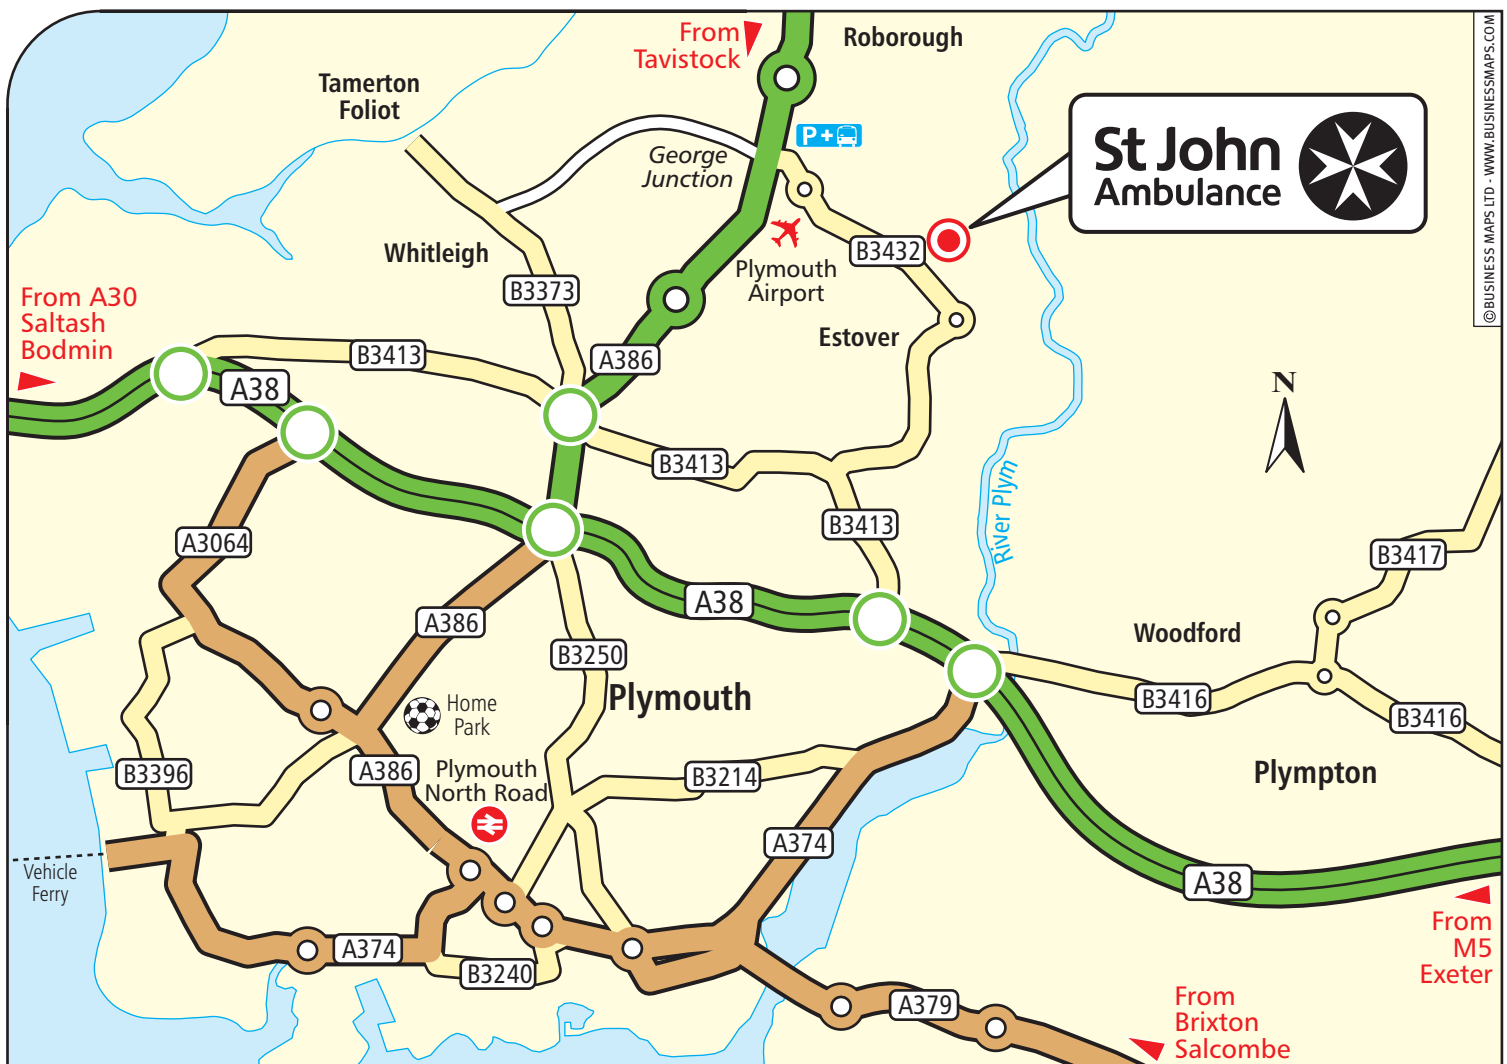

**Plymouth
Unit 15
61 Sisna Park Road
Estover
Plymouth PL6 7AE**

**St John
Ambulance**

By Car
Exit the A38 (Parkway) at Manadon Junction.
Follow A386 for Tavistock.
After 2 miles, turn right to Plymbridge Road (B3492) for Estover.
After 1 mile, turn left onto Estover Road.
After 300yds, take the 1st left onto Sisna Park Road.
Take 1st left, St John Ambulance Training Centre is No.15 near the end on the right.

Parking
Limited free parking is available on site; please use only spaces marked "SJA". Some parking is available in adjoining roads.
Alternatively use the nearby Park & Ride. Park & Ride is approximately 20 minutes walk to the venue.

By Rail
The nearest station is Plymouth North Road. Taxis are available at all times; please allow 30 minutes travelling time.
Contact National Rail Enquiries on 03457 48 49 50.

Visit us at sja.org.uk or call us on **0844 770 4800**