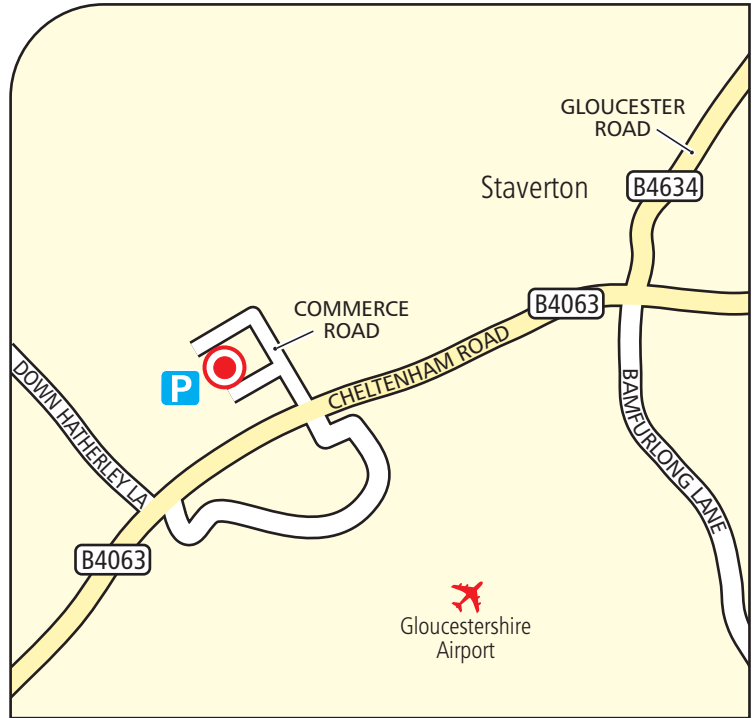

Staverton
Ashville Business Park
Cheltenham Road East
Staverton
Gloucestershire GL2 9QJ

St John
Ambulance

From the M5, Jct. 11 (Southbound)

Exit the M5 at junction 11 and take the 1st left at the junction roundabout onto the A40 towards Cheltenham. At the next roundabout take the 1st exit onto the B4063 to Staverton. After about 2 miles at the second set of traffic lights, turn right into Commerce Road and then turn left.

From the M5, Jct. 11 (Northbound)

Exit the M5 at junction 11 and take the 3rd exit at the junction roundabout onto the A40 towards Cheltenham. Then follow the directions as shown above for the M5 (Southbound).

By Rail

Cheltenham Spa and Gloucester railway stations are both about 15 minutes away by taxi. As many main line train services do not always stop at both of these stations, particularly Gloucester, it is essential to enquire about train arrivals and departures from both stations to ensure the quickest journey times. Contact National Rail Enquiries on 08457 48 49 50.

By Bus

The 94 Stagecoach bus service between Gloucester and Cheltenham runs every 10 minutes in both directions. Ask for the Ashville Business Park and the Training Centre is a two minute walk.

Parking

Parking is available on site.

visit us at www.sja.org.uk or call us on 01452 858220 or 0844 770 4800