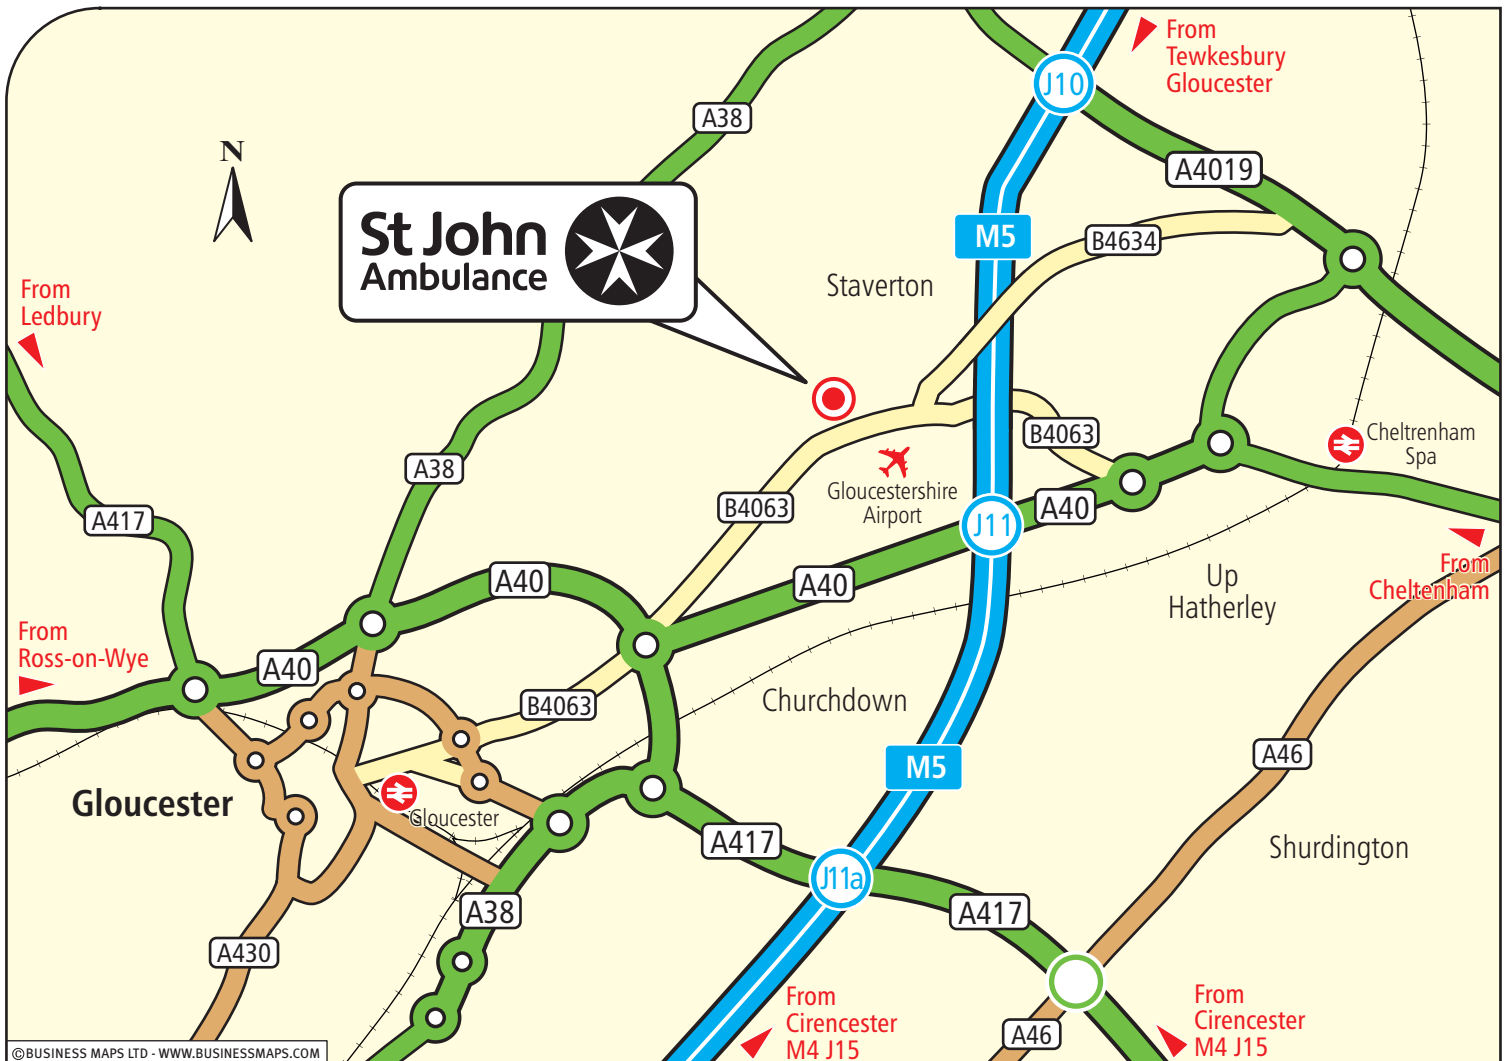

Staverton
Ashville Business Park
Cheltenham Road East
Staverton
Gloucestershire GL2 9QJ

St John
Ambulance

From the M5, Jct. 11 (Southbound)

Exit the M5 at junction 11 and take the 1st left at the junction roundabout onto the A40 towards Cheltenham. At the next roundabout take the 1st exit onto the B4063 to Staverton. After about 2 miles at the second set of traffic lights, turn right into Commerce Road and then turn left.

From the M5, Jct. 11 (Northbound)

Exit the M5 at junction 11 and take the 3rd exit at the junction roundabout onto the A40 towards Cheltenham. Then follow the directions as shown above for the M5 (Southbound).

By Rail

Cheltenham Spa and Gloucester railway stations are both about 15 minutes away by taxi. As many main line train services do not always stop at both of these stations, particularly Gloucester, it is essential to enquire about train arrivals and departures from both stations to ensure the quickest journey times. Contact National Rail Enquiries on 08457 48 49 50.

By Bus

The 94 Stagecoach bus service between Gloucester and Cheltenham runs every 10 minutes in both directions. Ask for the Ashville Business Park and the Training Centre is a two minute walk.

Parking

Parking is available on site.

visit us at www.sja.org.uk or call us on 01452 858220 or 0844 770 4800