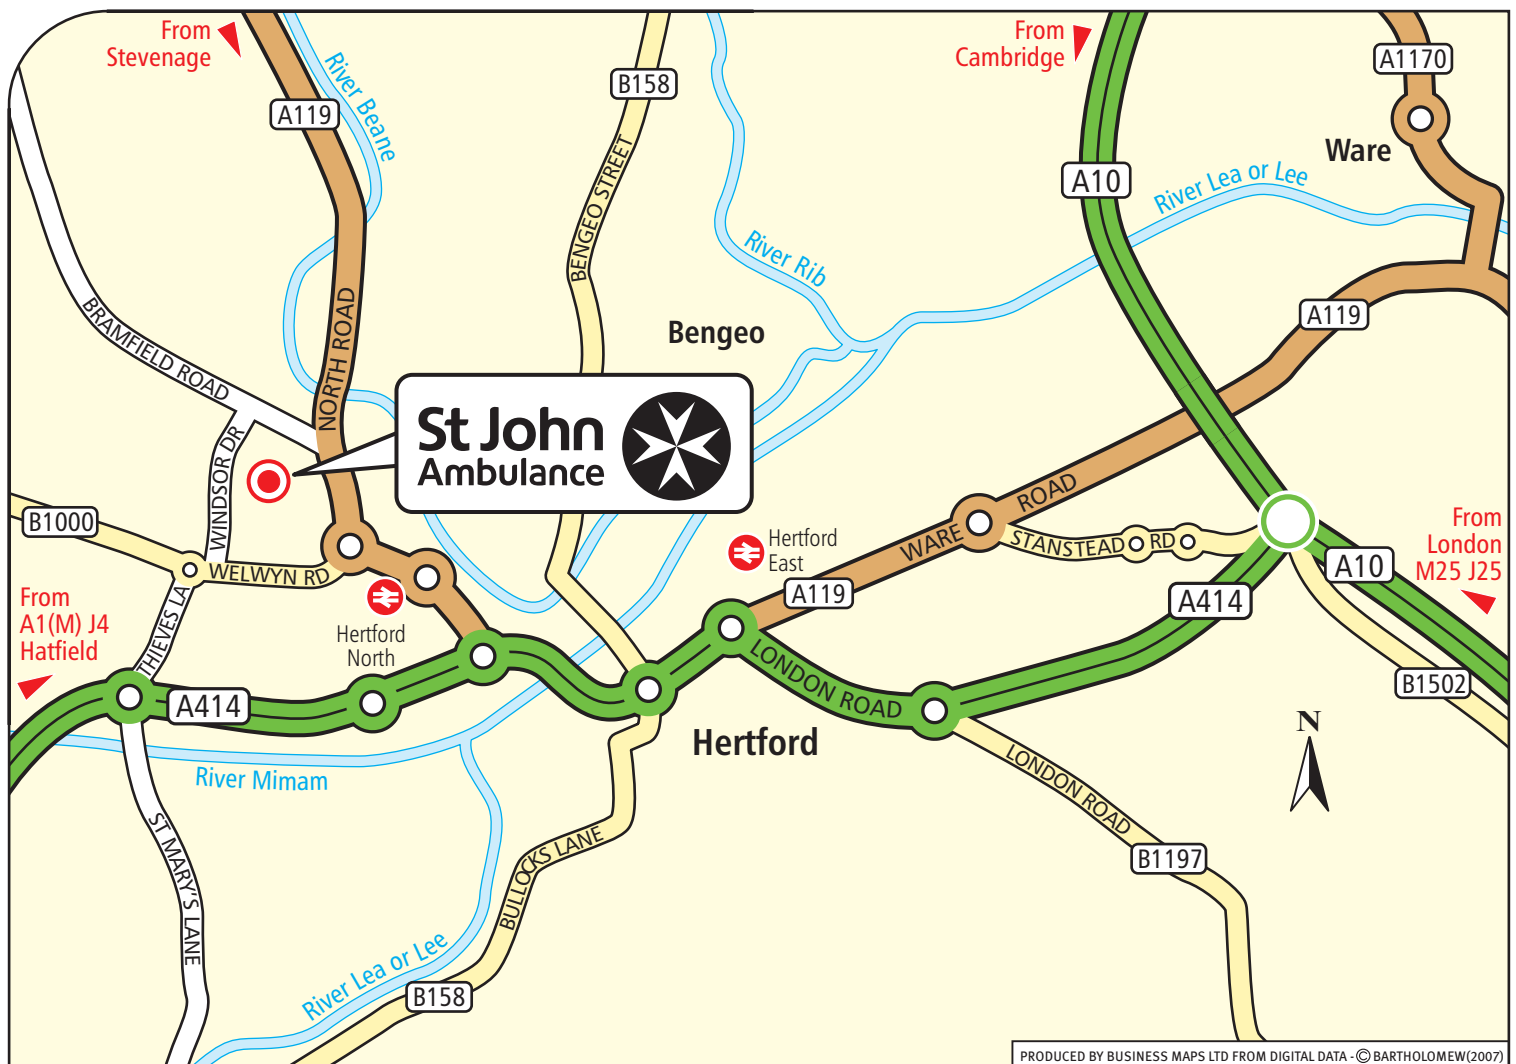

**Hertford**  
**Hawthorn Close**  
**Hertford**  
**Hertfordshire**  
**SG14 2DT**

**St John**  
**Ambulance**

**From Hatfield & A1(M), J4**

Take the A414 and turn left at the third roundabout into Thieves Lane. At roundabout at the junction with Welwyn Road turn right and then first left into Windsor Drive. Turn right into Tudor Way and Hawthorn Close is on your left.

**From Stevenage**

Take the A119, turn right into Bramfield Road, left into Windsor Drive and then left again into Tudor Way. Hawthorn Close is on the right.

**From A10 (London/Cambridge)**

Exit the A10 at the Rush Green interchange and travel west along the A414 towards Hertford town centre. Follow the A414 over 4 roundabouts. After passing under a railway bridge continue over one more roundabout and onto a dual carriageway. At the next roundabout turn right into Thieves Lane. At the roundabout at the junction with Welwyn Road turn right and then first left into Windsor Drive. Turn right into Tudor Way and Hawthorn Close is then on your left.

**By Rail**

Hertford North Railway Station is about 0.5 miles away.  
National Rail Enquiries: 08457 48 49 50.

**Parking**

Parking is available on site.

PRODUCED BY BUSINESS MAPS LTD FROM DIGITAL DATA - © BARTHOLOMEW(2007)