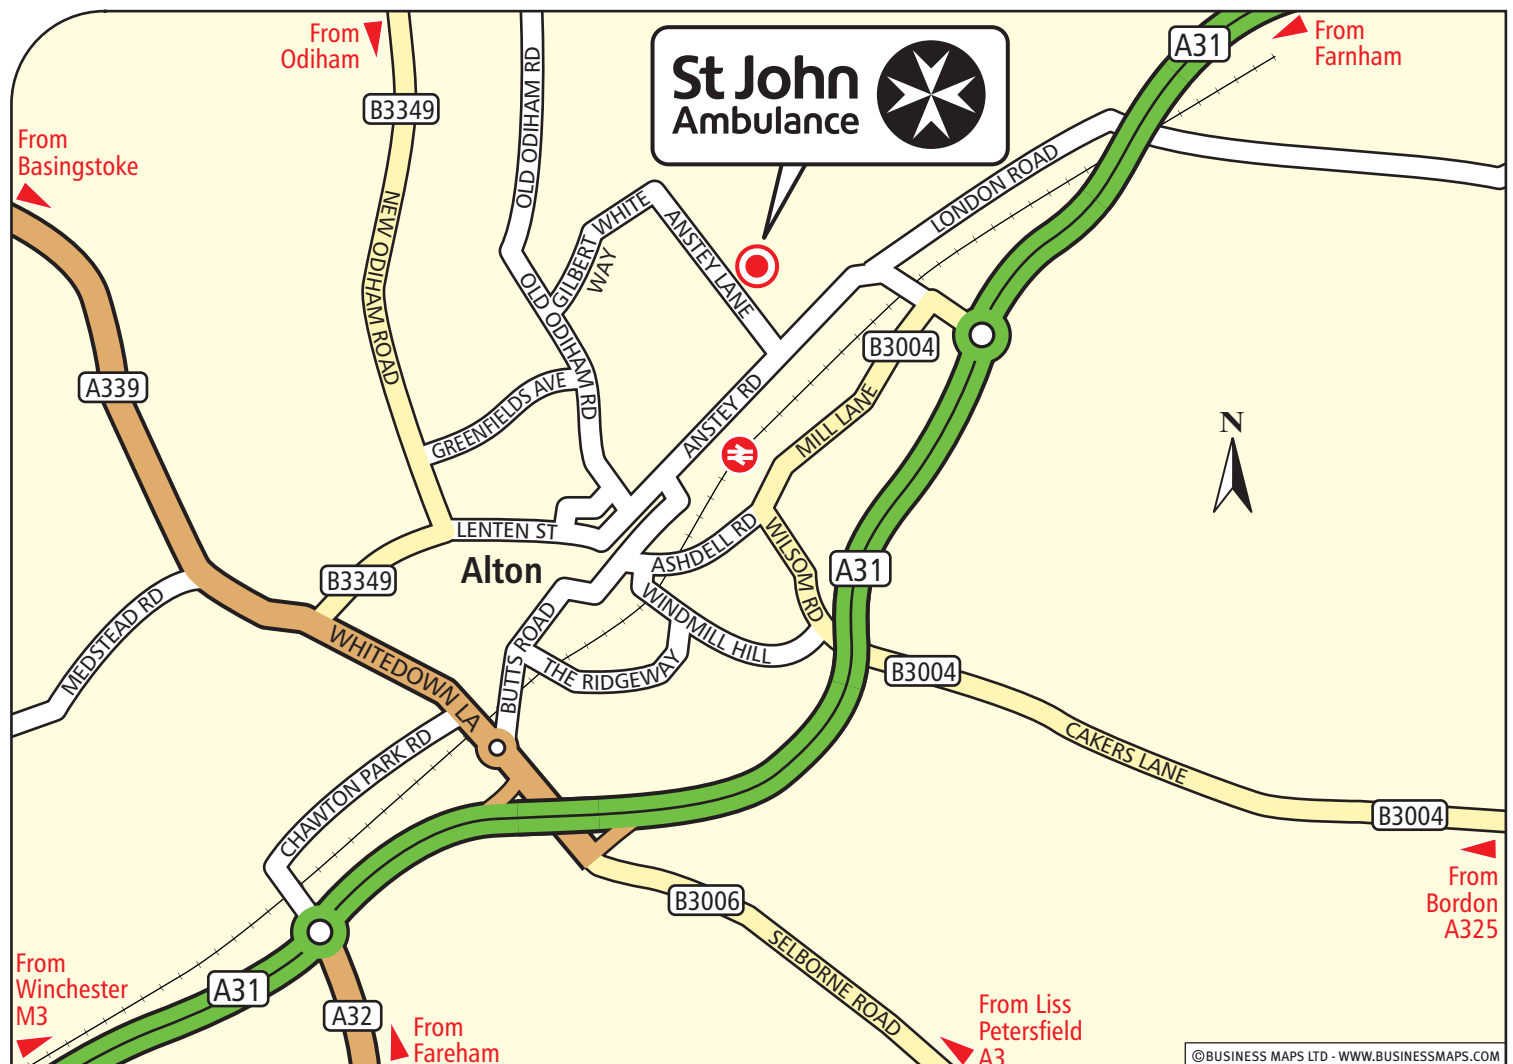

**Alton
Edgar Hall
Anstey Lane
Alton
Hampshire GU34 2NB**

**St John
Ambulance**

From Farnham on the A31

Turn right at the roundabout onto the B3004, over the railway, bearing left into Anstey Road. Turn right into Anstey Lane. The centre is on the right in about 400 yards.

From Winchester on the A31

Turn left at the roundabout onto the B3004, over the railway, bearing left into Anstey Road. Turn right into Anstey Lane. The centre is on the right about 400 yards down the road.

From Odiham on the B3349

Continue on the B3349 to Alton and turn left into Greenfields Avenue (congested at school times). At the T-junction turn right into Old Odiham Road which becomes Church Street. At the T-junction turn left into Normandy Street which becomes Anstey Road. Turn left into Anstey Lane. The centre is on the right about 400 yards down the road.

From Petersfield and Liss

Turn left onto the A31 towards Farnham immediately after passing under the dual carriageway (A31). At the next roundabout turn left onto the B3004, over the railway, bearing left into Anstey Road. Turn right into Anstey Lane. The centre is on the right about 400 yards down the road.

By Rail

Alton Railway Station is about 0.25 miles away.
Contact National Rail Enquiries on 08457 48 49 50.

Parking

Parking is available on site. Access to centre via car park.

©BUSINESS MAPS LTD - WWW.BUSINESSMAPS.COM

Visit us at sja.org.uk or call us on **0844 770 4800**