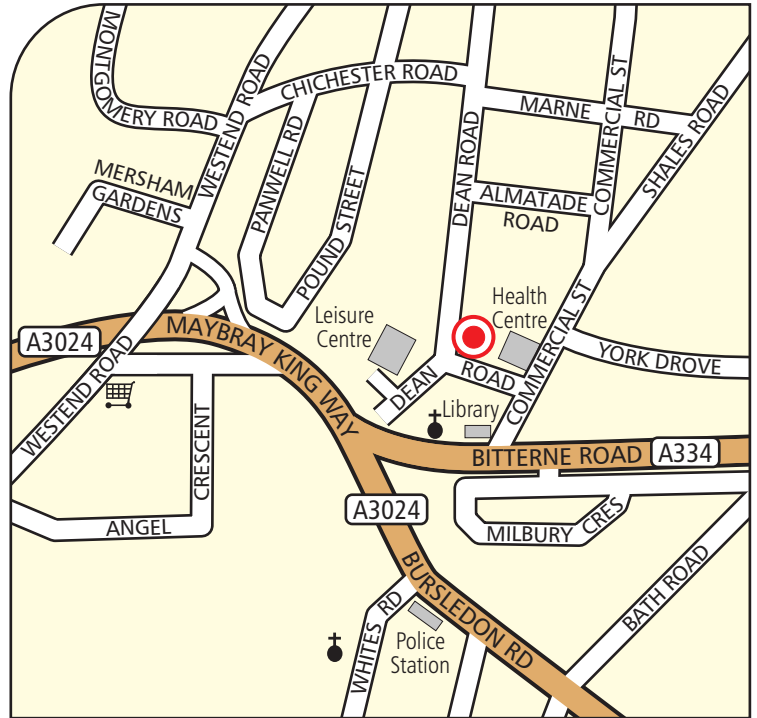

Southampton (Bitterne)

14/18 Dean Road
Bitterne
Southampton
Hampshire SO18 6AP

St John
Ambulance

From the M27 J7

From the M27 J7 take the A334 (Southampton East and Bitterne). At the first roundabout take the third exit into Thornhill Park Road (A334) which becomes Bitterne Road. After about 1 mile turn right into Commercial Street (Leisure Centre) and then first left. The centre is on the right.

Approaching from the M27, J8 is not advised as this route can be heavily congested.

By Rail

Bitterne Railway Station is 1 mile from the Headquarters. Contact National Rail Enquiries on 08457 48 49 50.

Parking

There is very limited car parking at the centre and the car park opposite is short stay only.

Visit us at sja.org.uk or call us on 0844 770 4800