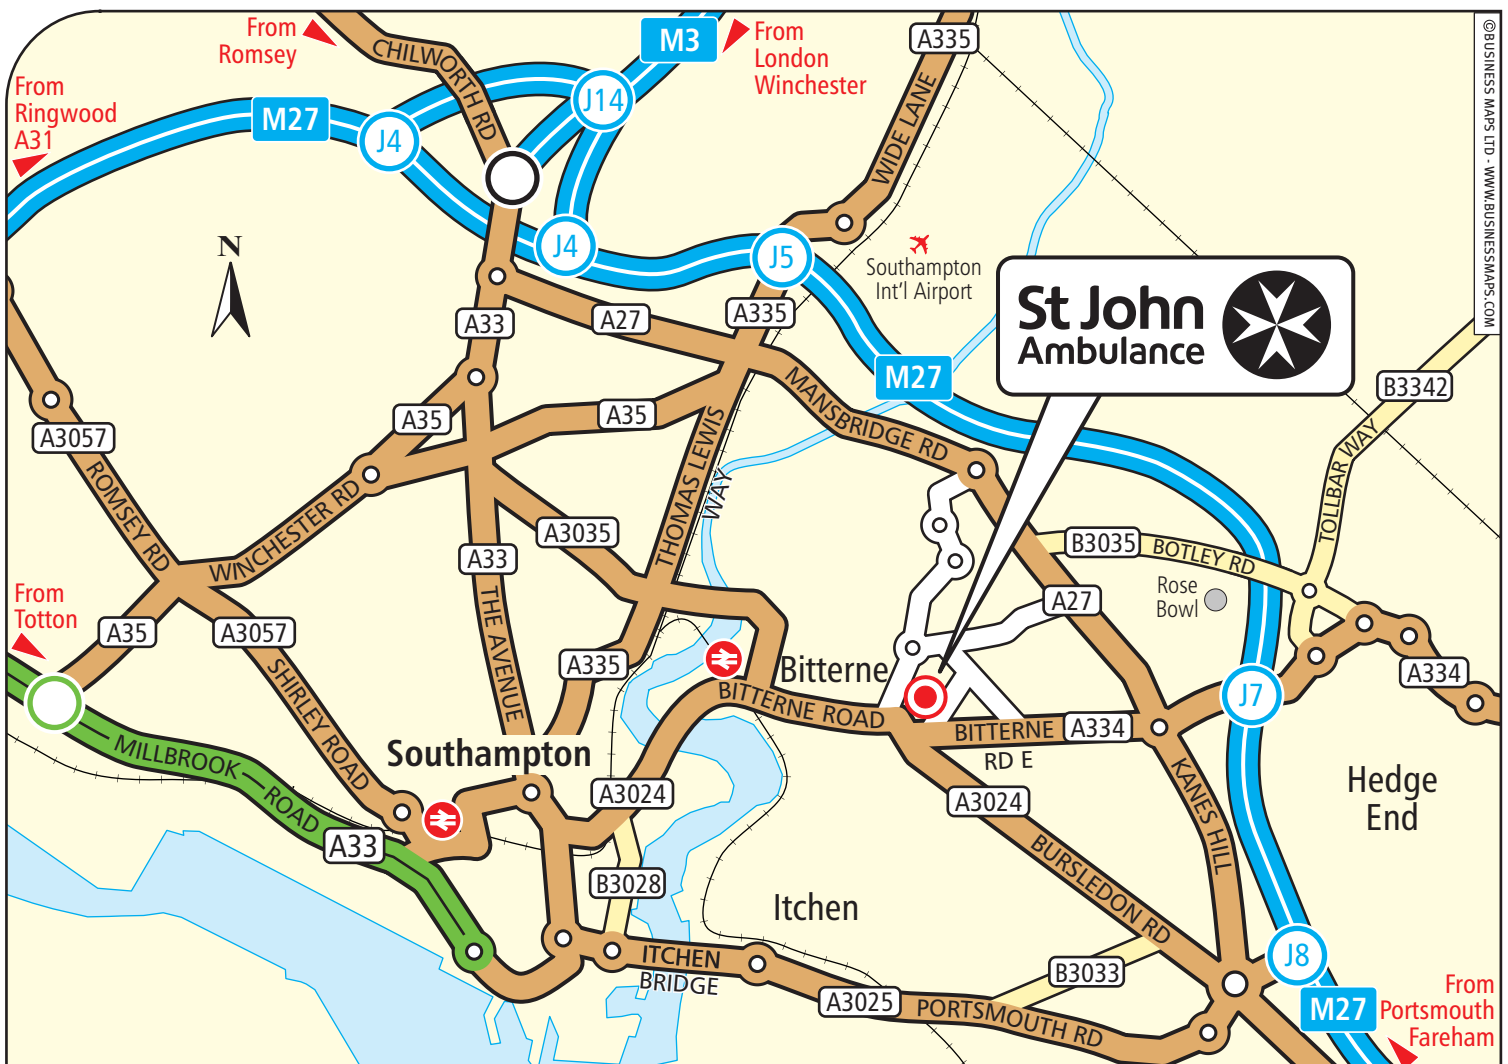

Southampton (Bitterne)

14/18 Dean Road
Bitterne
Southampton
Hampshire SO18 6AP

St John
Ambulance

From the M27 J7

From the M27 J7 take the A334 (Southampton East and Bitterne). At the first roundabout take the third exit into Thornhill Park Road (A334) which becomes Bitterne Road. After about 1 mile turn right into Commercial Street (Leisure Centre) and then first left. The centre is on the right.

Approaching from the M27, J8 is not advised as this route can be heavily congested.

By Rail

Bitterne Railway Station is 1 mile from the Headquarters. Contact National Rail Enquiries on 08457 48 49 50.

Parking

There is very limited car parking at the centre and the car park opposite is short stay only.

Visit us at sja.org.uk or call us on 0844 770 4800