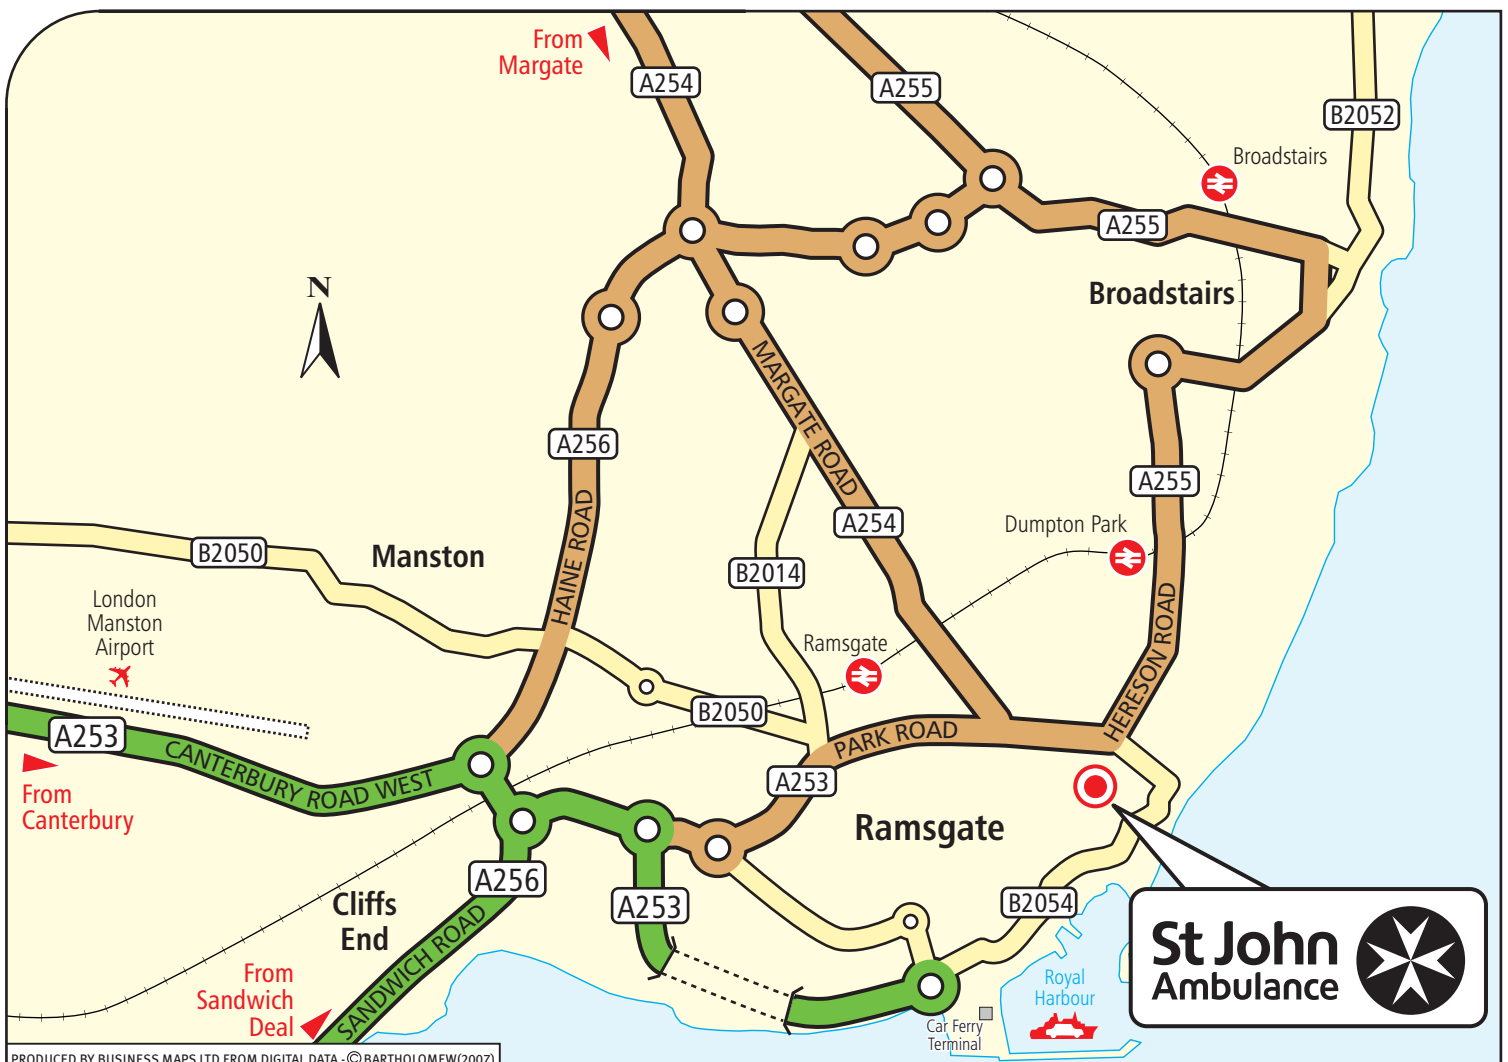

Ramsgate
Sussex Street
Ramsgate
Kent
CT11 8QS

St John
Ambulance

 **From A299/Dover**
Take the A253 which becomes the A255 Boundary Road, turn right into King Street and the centre is on your right.

 **From A254/Margate**
Turn left onto the A255 Boundary Road, turn right into King Street and the centre is on your right.

 **By Train**
Ramsgate train station is situated 0.9 miles from the venue.
Contact National Rail Enquires on 08457 48 49 50.

 **Parking**
There is pay & display car parking in Turner Street. There is also limited parking available along Sussex Street.