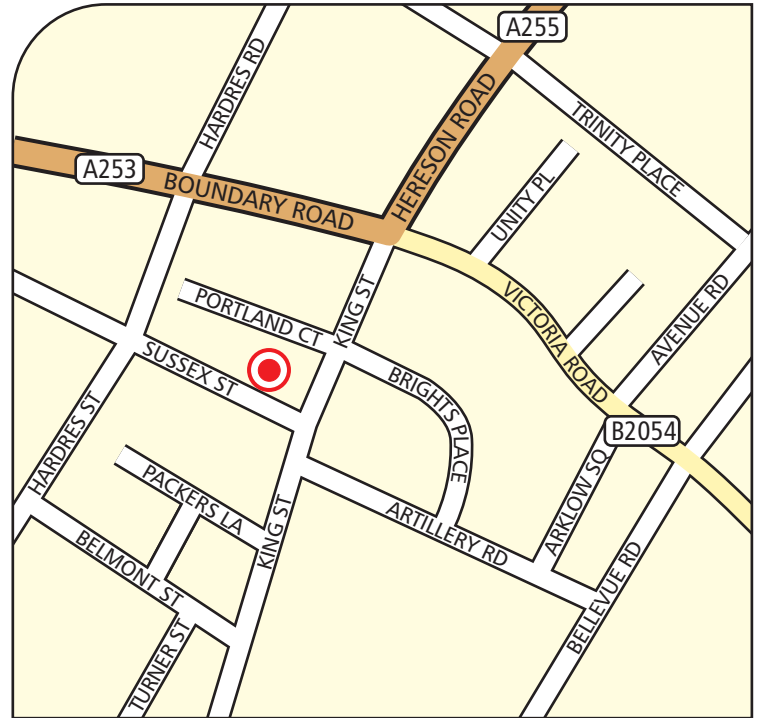

Ramsgate
Sussex Street
Ramsgate
Kent
CT11 8QS

St John
Ambulance

 **From A299/Dover**
Take the A253 which becomes the A255 Boundary Road, turn right into King Street and the centre is on your right.

 **From A254/Margate**
Turn left onto the A255 Boundary Road, turn right into King Street and the centre is on your right.

 **By Train**
Ramsgate train station is situated 0.9 miles from the venue.
Contact National Rail Enquires on 08457 48 49 50.

 **Parking**
There is pay & display car parking in Turner Street. There is also limited parking available along Sussex Street.