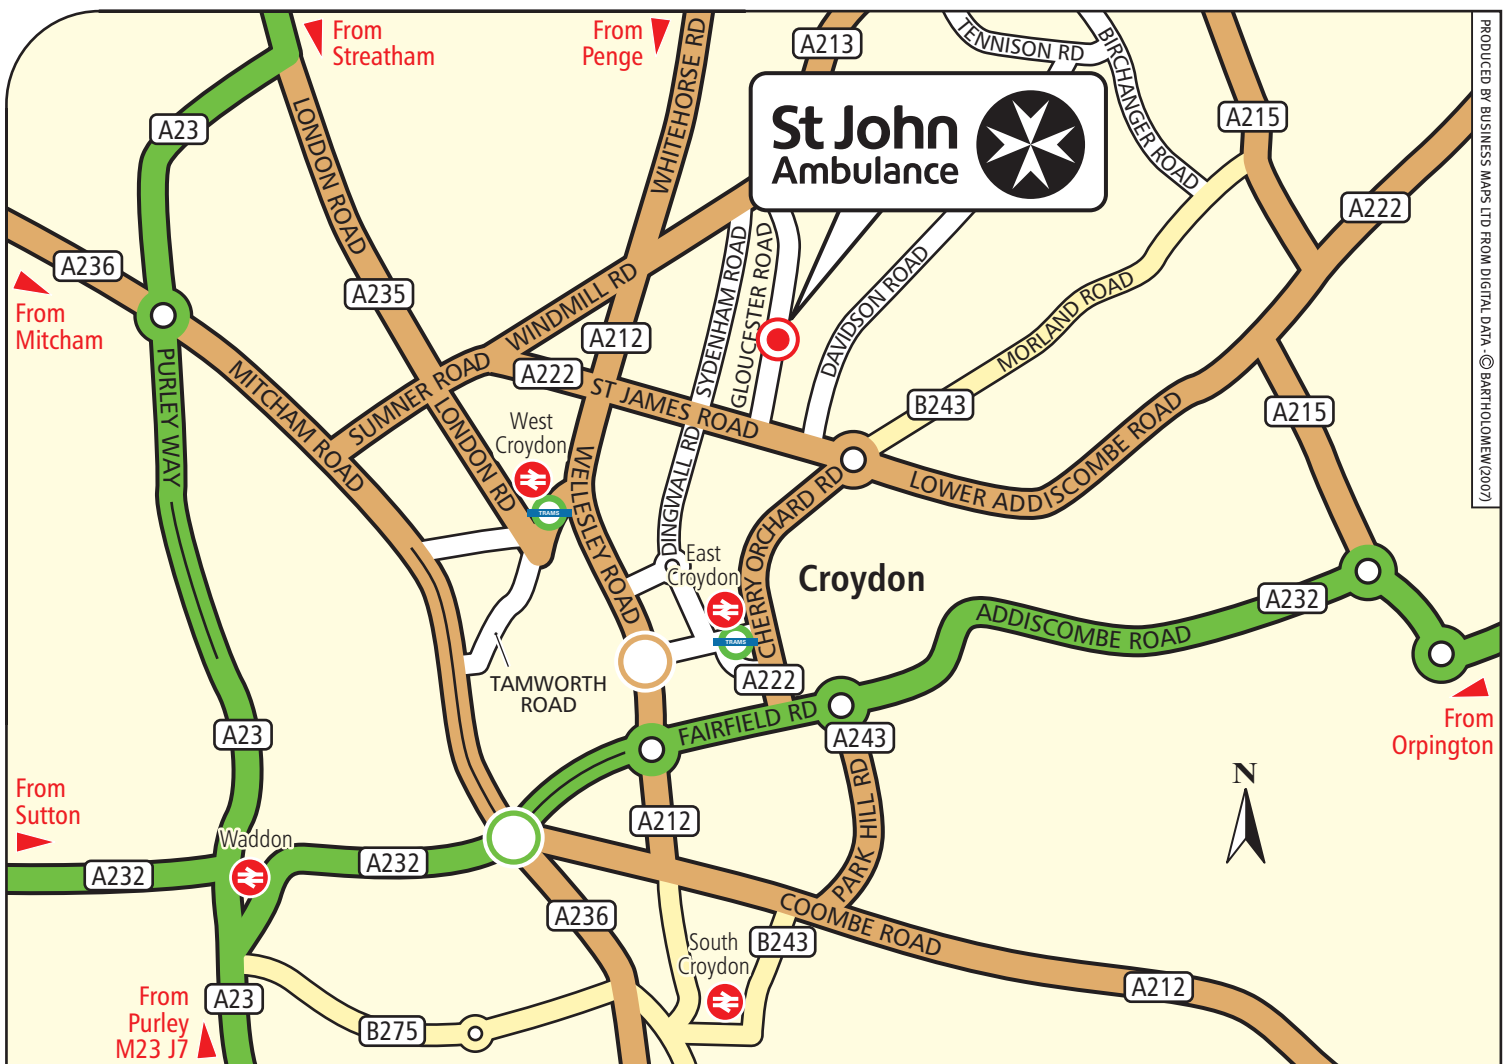

Croydon
60 Gloucester Road
Croydon
Surrey
CR0 2DA

**St John
Ambulance**

By Rail/Tram

Both East Croydon and West Croydon Stations are about 0.5 miles.
National Rail Enquiries: 08457 48 49 50.

By Bus

Number 289 runs along the bottom of Gloucester Road travelling from Elmers End Green to Purley via West Croydon train and bus stations and vice versa.

By Overground

Croydon station is on the London Overground line. The training venue is approximately 20 minutes walking distance from the station.

Parking

Limited parking is available on site.

PRODUCED BY BUSINESS MAPS LTD FROM DIGITAL DATA - © BARTHOLOMEW (2007)