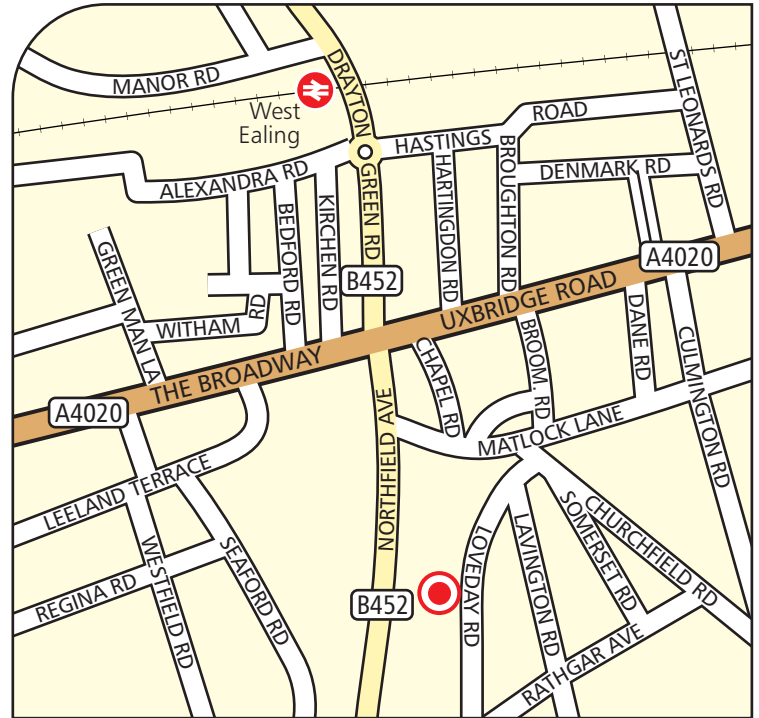

**Ealing
Priory Hall
Loveday Road
Ealing
London W13 9JT**

**St John
Ambulance**

By Rail

West Ealing Railway Station is less than 0.5 miles.
National Rail Enquiries: 08457 48 49 50.

By Underground

Ealing Broadway station (Central and District lines) then use bus numbers E2, E7, E8, 83, 207, 427, 607 via Uxbridge Road. Northfields station (Piccadilly line) is 15-20 minutes walk or use buses E2 or E3 that travels up Northfield Avenue.

By Bus

Numbers 83, 207, 427, E2, E3, E7, E8 all run either into Northfield Avenue or Uxbridge Road.

Parking

No parking is available on site.
Local area has become resident parking only, so parking may not be available.