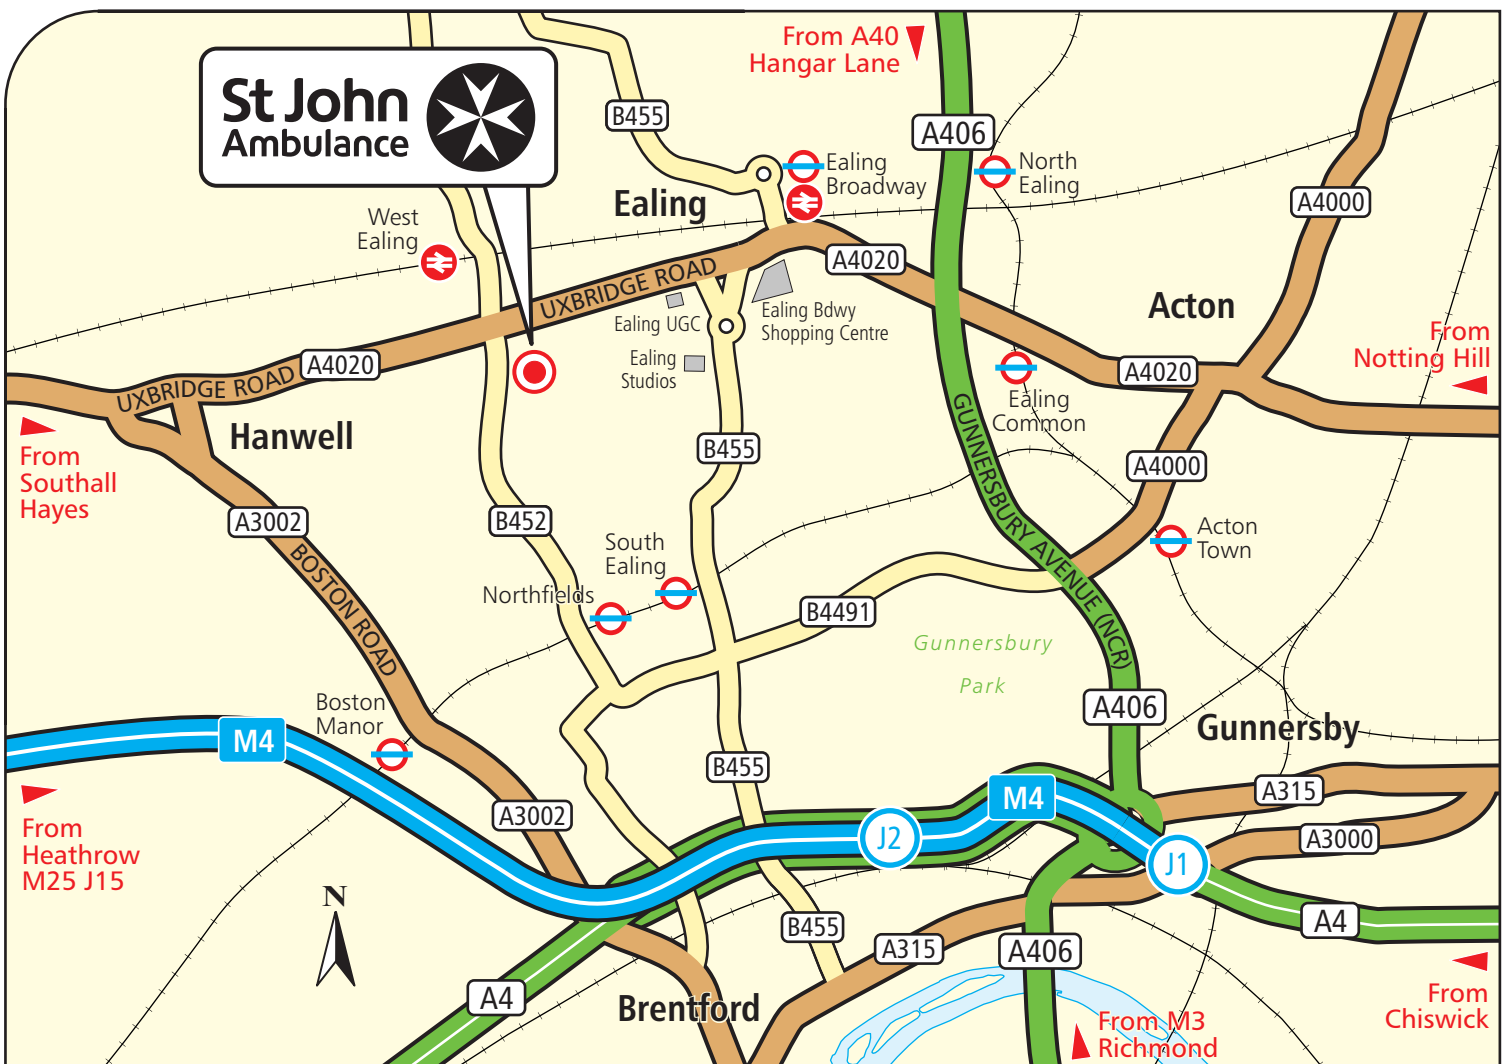

**Ealing
Priory Hall
Loveday Road
Ealing
London W13 9JT**

**St John
Ambulance**

By Rail

West Ealing Railway Station is less than 0.5 miles.
National Rail Enquiries: 08457 48 49 50.

By Underground

Ealing Broadway station (Central and District lines) then use bus numbers E2, E7, E8, 83, 207, 427, 607 via Uxbridge Road. Northfields station (Piccadilly line) is 15-20 minutes walk or use buses E2 or E3 that travels up Northfield Avenue.

By Bus

Numbers 83, 207, 427, E2, E3, E7, E8 all run either into Northfield Avenue or Uxbridge Road.

Parking

No parking is available on site.
Local area has become resident parking only, so parking may not be available.