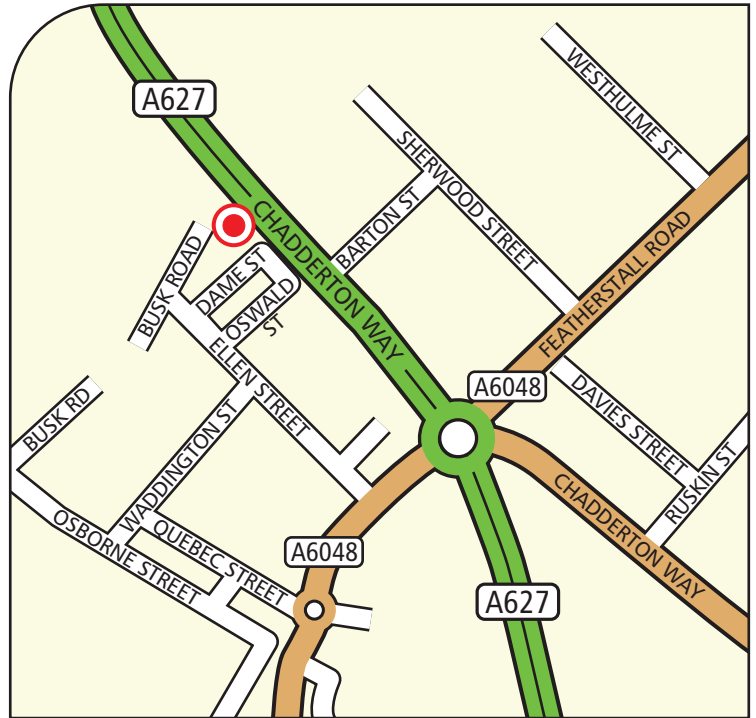

Oldham
Busk Road
off Ellen Street
Chadderton
Greater Manchester OL9 6QY

St John
Ambulance

From the M60, J22

Take the A62 towards Oldham. Bear left onto the A6048 (Featherstall Road South), then cross the junction with the A669 and then continue on Featherstall Road North. Turn left onto Ellen Street and then turn right into Busk Road. St John Ambulance is on the right.

From the M62, J20

Take the A627(M) towards Oldham. Continue onto the A627 then turn right at the next roundabout onto the A6048 (Featherstall Road North). Continue to the next roundabout and take the fourth exit. Turn left onto Ellen Street and then right onto Busk Road. St John Ambulance is on the right.

By Metrolink

Freehold Station is 0.75 miles.
Tel. Customer Services 0161 205 2000.

Parking

Parking is available on site.

visit us at www.sja.org.uk or call us on 0844 770 4800