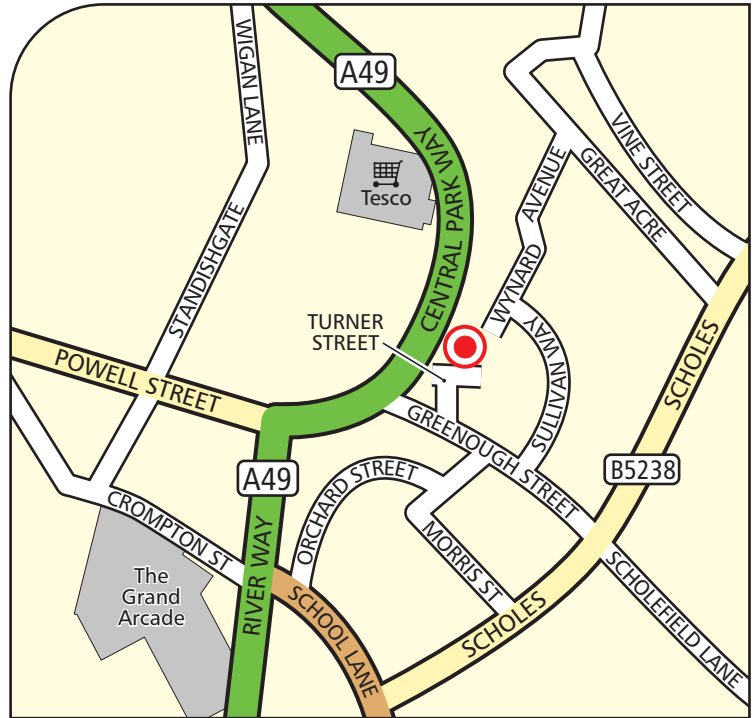

**Wigan
Turner Street
off Greenough Street
Wigan
Greater Manchester WN1 3SU**

**St John
Ambulance**

From the M6 Northbound, J25

Take the A49 and at the first roundabout take the B5238 heading for the Town Centre. Continue onto the A49 (RiverWay) and turn right onto Greenough Street, then left into Turner Street. St John Ambulance are on the left.

From the M6 Southbound, J27

Take the A5209 towards Standish. At Standish turn right onto the A49 heading for the Town Centre. Turn left onto Greenough Street, then left into Turner Street. St John Ambulance are on the left.

From Manchester via M61, J5

Take the A58 towards Wigan. After Hindley turn right onto the A577. Turn right onto the A49 (River Way) and turn right onto Greenough Street, then left into Turner Street. St John Ambulance are on the left.

By Rail

Wigan Wallgate and Wigan North Western Railway Stations are both about 0.5 miles away.
National Rail Enquiries: 08457 48 49 50.

Parking

Parking is available on site.

©BUSINESS MAPS LTD - WWW.BUSINESSMAPS.COM

visit us at www.sja.org.uk or call us on **0844 770 4800**