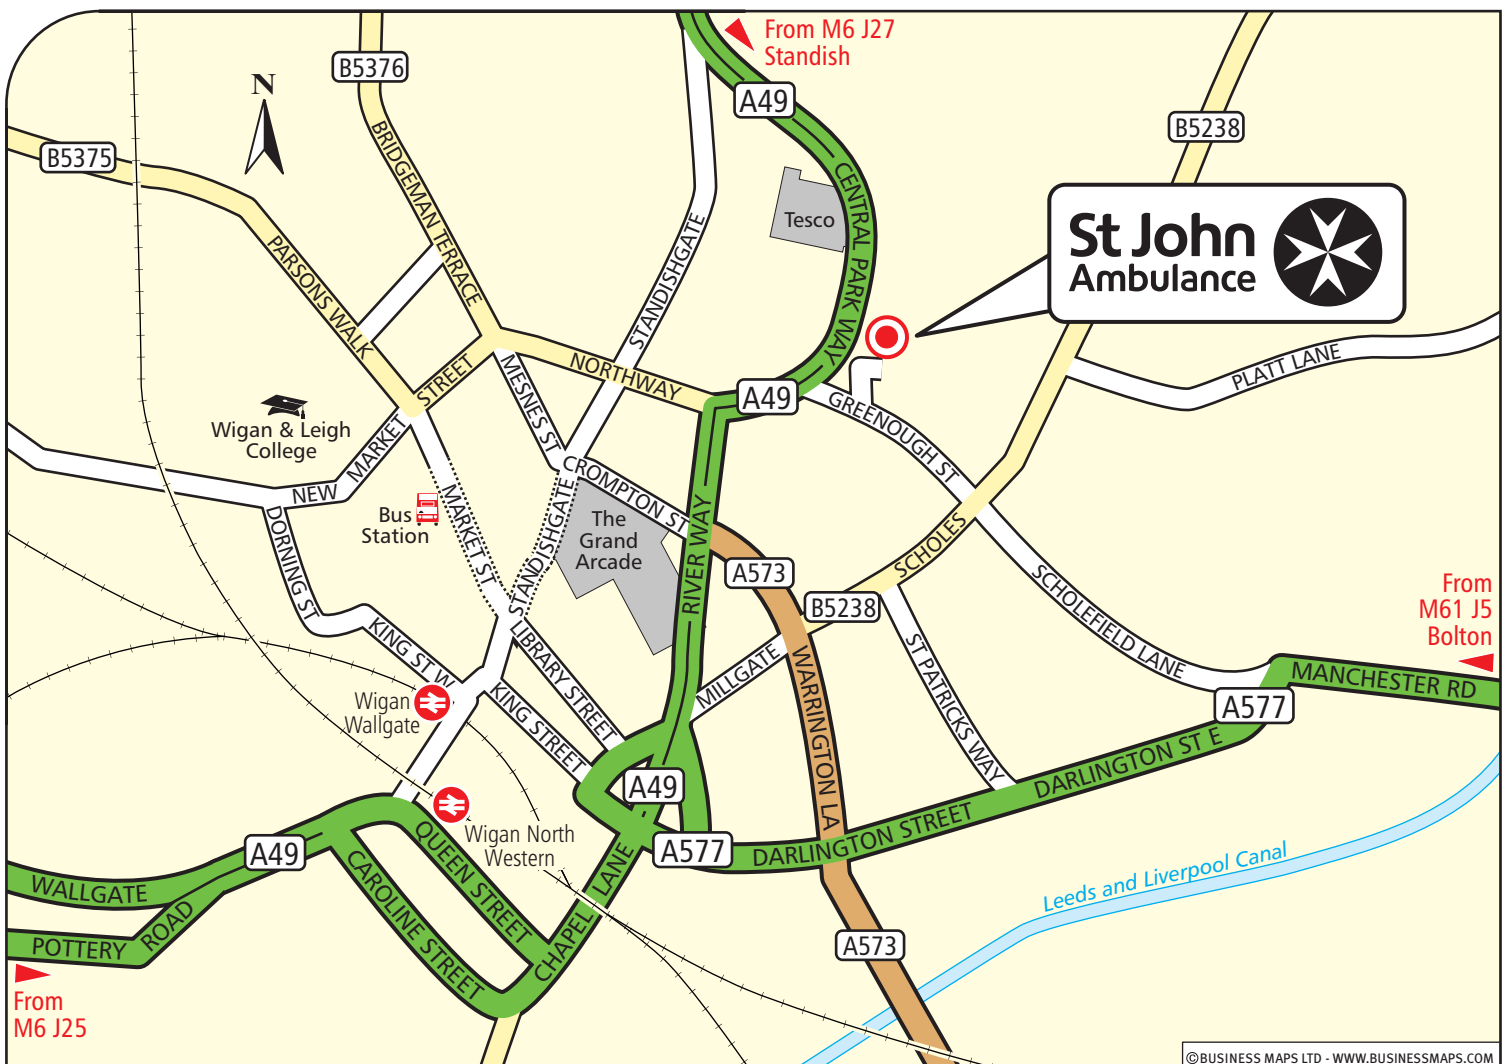

**Wigan
Turner Street
off Greenough Street
Wigan
Greater Manchester WN1 3SU**

**St John
Ambulance**

From the M6 Northbound, J25

Take the A49 and at the first roundabout take the B5238 heading for the Town Centre. Continue onto the A49 (RiverWay) and turn right onto Greenough Street, then left into Turner Street. St John Ambulance are on the left.

From the M6 Southbound, J27

Take the A5209 towards Standish. At Standish turn right onto the A49 heading for the Town Centre. Turn left onto Greenough Street, then left into Turner Street. St John Ambulance are on the left.

From Manchester via M61, J5

Take the A58 towards Wigan. After Hindley turn right onto the A577. Turn right onto the A49 (River Way) and turn right onto Greenough Street, then left into Turner Street. St John Ambulance are on the left.

By Rail

Wigan Wallgate and Wigan North Western Railway Stations are both about 0.5 miles away.
National Rail Enquiries: 08457 48 49 50.

Parking

Parking is available on site.

©BUSINESS MAPS LTD - WWW.BUSINESSMAPS.COM

visit us at www.sja.org.uk or call us on **0844 770 4800**