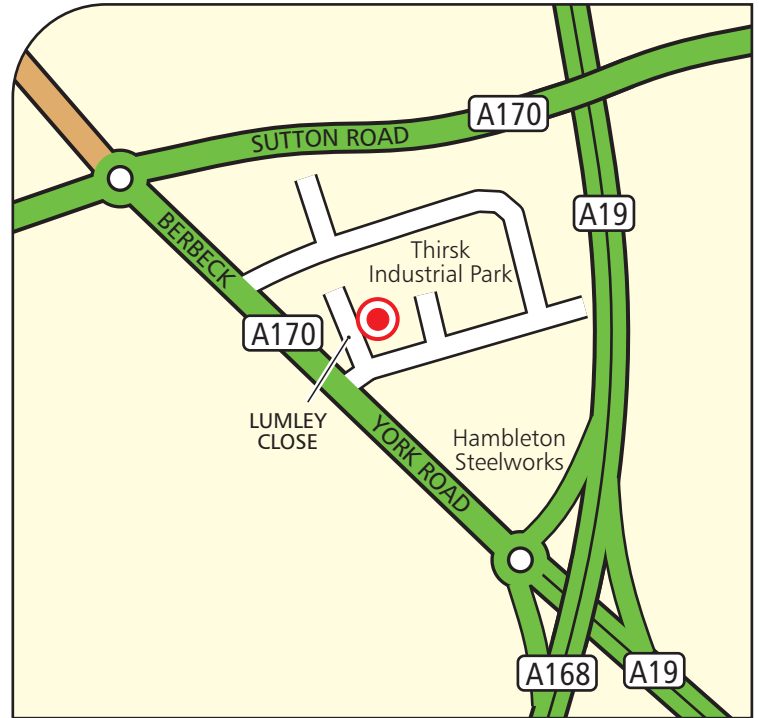

St John Ambulance - Thirsk
Lumley Close
Thirsk Industrial Estate
Thirsk
North Yorkshire YO7 3TD

**St John
Ambulance**

From Northallerton

Take the A170 and at the roundabout join the A61 (Stockton Road). At the roundabout junction with the A170 take the second exit (York Road). Turn right into Thirsk Industrial Park and then left into Lumley Close.

From the A1(M), Leeds and Harrogate

Take the A168 to the roundabout junction where the A168 joins the A19. Take the A170 exit (York Road) and then turn right into Thirsk Industrial Park and then left into Lumley Close. The Headquarters is on the right.

From Helmsley

Take the A170 and at the roundabout turn left into York Road, then the second left into Thirsk Industrial Park and left again into Lumley Close.

By Rail

Thirsk Railway Station is about 2 miles away.
National Rail Enquiries: 08457 48 49 50.

Parking

Parking is available on site.

Visit us at sja.org.uk or call us on **0844 770 4800**