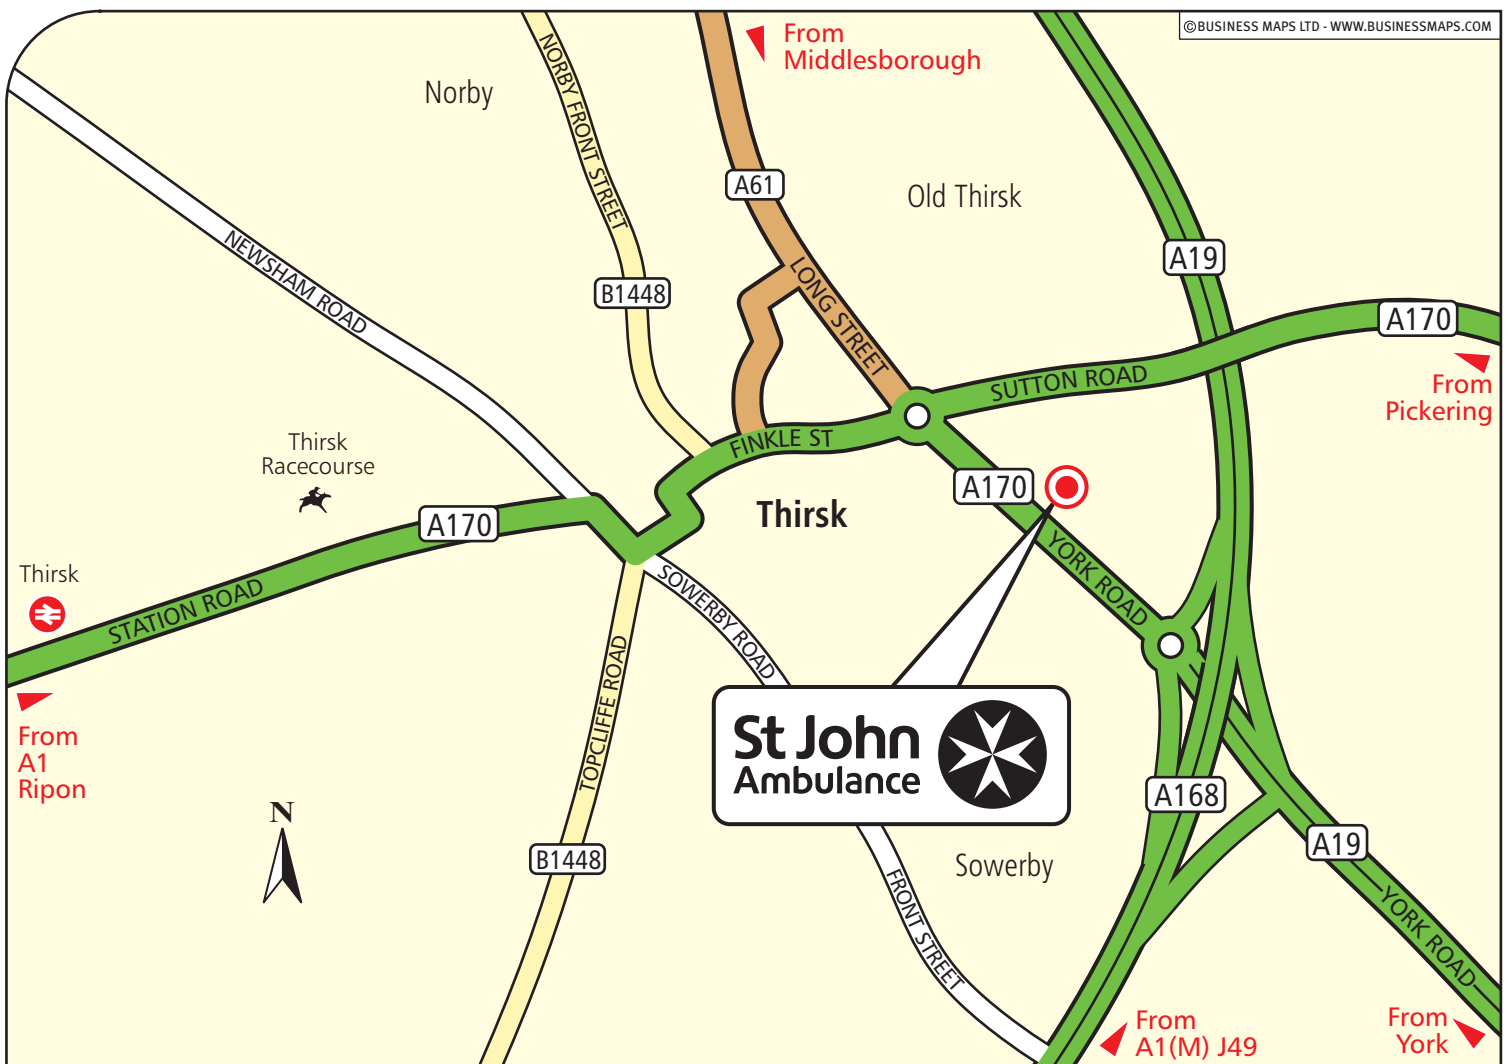

St John Ambulance - Thirsk
Lumley Close
Thirsk Industrial Estate
Thirsk
North Yorkshire YO7 3TD

**St John
Ambulance**

From Northallerton

Take the A170 and at the roundabout join the A61 (Stockton Road). At the roundabout junction with the A170 take the second exit (York Road). Turn right into Thirsk Industrial Park and then left into Lumley Close.

From the A1(M), Leeds and Harrogate

Take the A168 to the roundabout junction where the A168 joins the A19. Take the A170 exit (York Road) and then turn right into Thirsk Industrial Park and then left into Lumley Close. The Headquarters is on the right.

From Helmsley

Take the A170 and at the roundabout turn left into York Road, then the second left into Thirsk Industrial Park and left again into Lumley Close.

By Rail

Thirsk Railway Station is about 2 miles away.
National Rail Enquiries: 08457 48 49 50.

Parking

Parking is available on site.

Visit us at sja.org.uk or call us on **0844 770 4800**