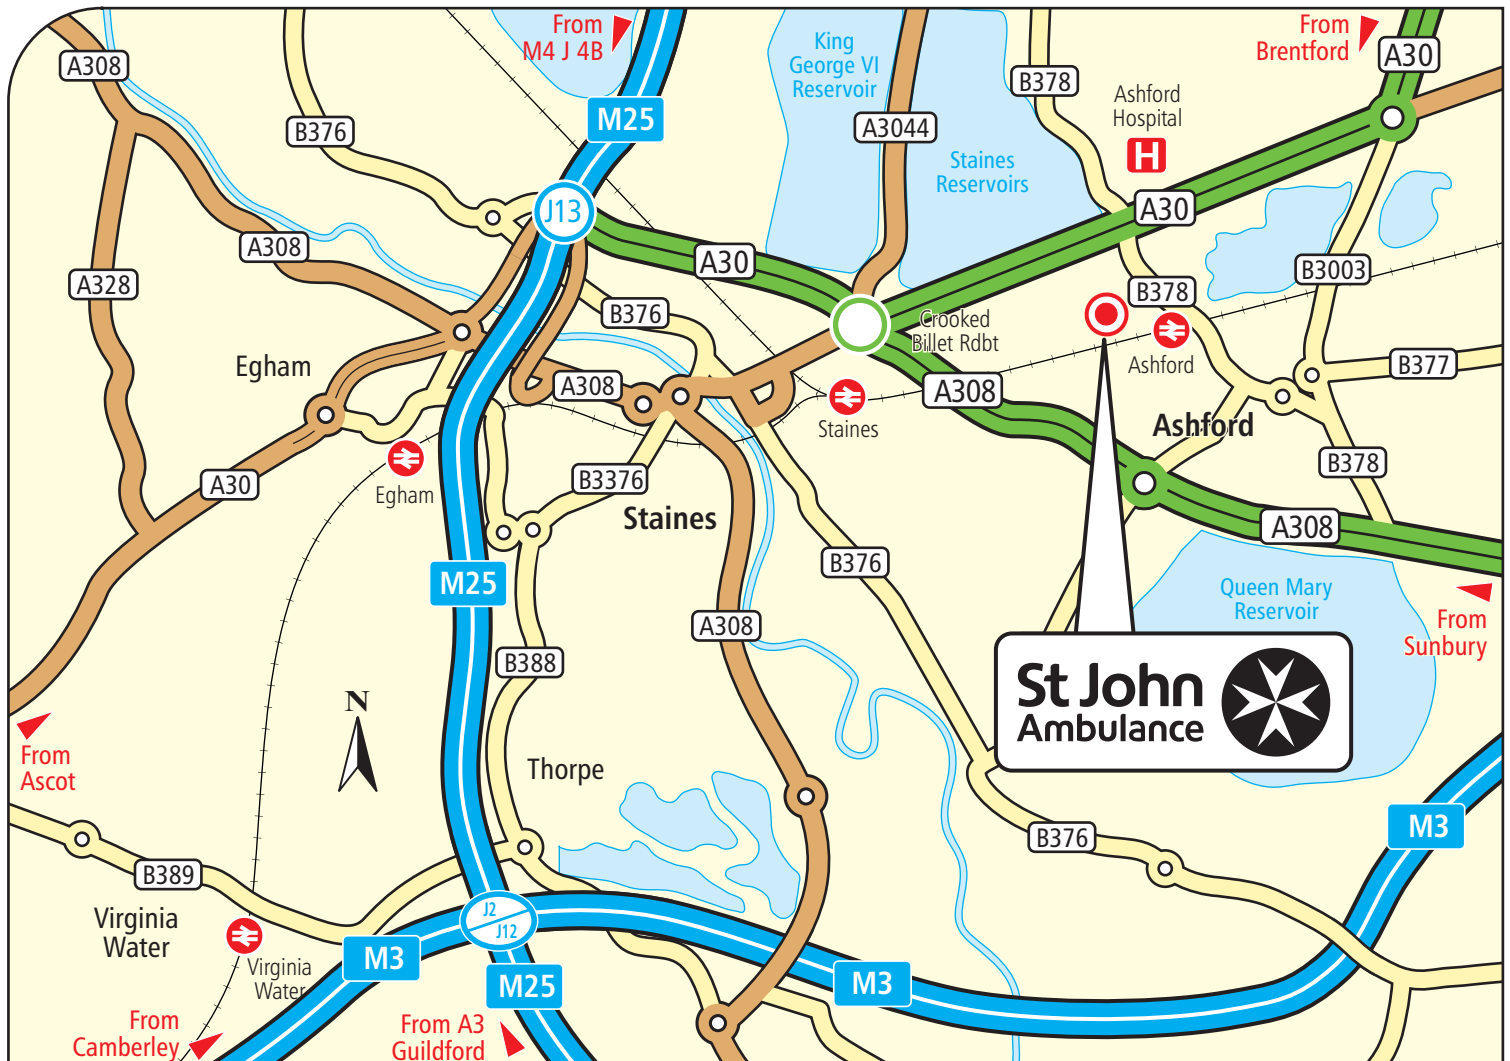

Staines
Hengrove Hall
Station Crescent
Ashford
Surrey TW15 3HN

St John
Ambulance

i Hengrove Hall is in the park on the right at the end of Station Crescent.

From the M25 J13

Take the A30 (Staines By Pass), at the roundabout take the second exit A30 (London Road), turn right onto Stanwell Road (B378). Station Crescent on the right.

From Hounslow and Brentford (A315)

Take the A315 (Staines Rd) through Hounslow and East Bedfont. At the end of the A315 take the third exit at the roundabout (A30). After 1.2 miles turn left onto Stanwell Rd. Station Crescent is 0.4 miles on the right.

By Rail

Ashford Railway Station is 0.5 miles or Staines Station is approximately 3 miles from the venue.
Contact National Rail Enquiries on 08457 48 49 50.

Parking

Parking is available outside the training centre.

Visit us at sja.org.uk or call us on **0844 770 4800**