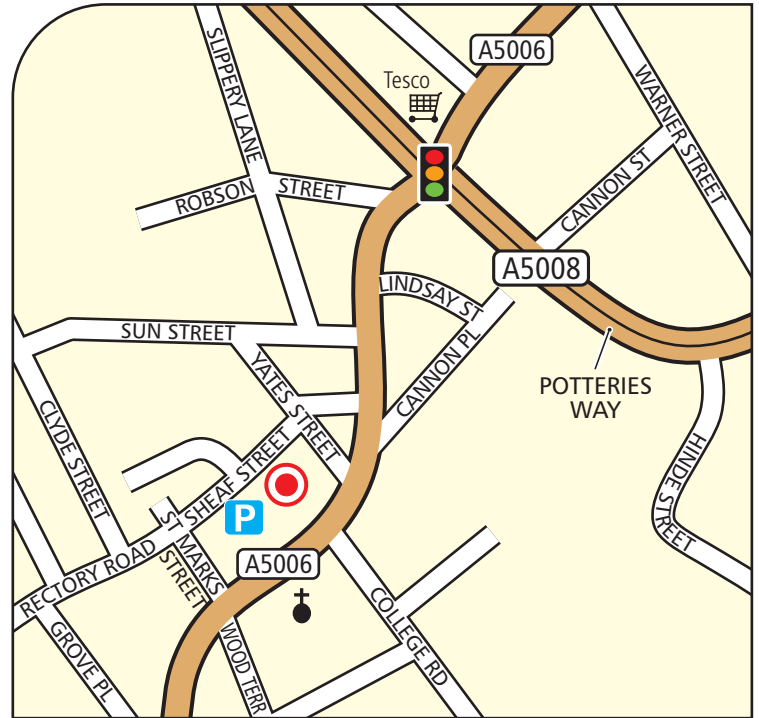

Hanley
Sheaf Street
Stoke-on-Trent
Staffordshire
ST1 4LW

St John
Ambulance

From M6 & A500

Follow signs from A500/M6. At Festival Park Flyover take the first left following signs for the City Centre (A5010). At the lights turn right. Go straight on at next lights (Tesco), then right at next lights. Turn right into Yates Street, then left into Sheaf Street. The training Centre is on your left.

Parking

Please use the car park next to the training centre.

©BUSINESS MAPS LTD - WWW.BUSINESSMAPS.COM

Visit us at sja.org.uk or call us on 0844 770 4800