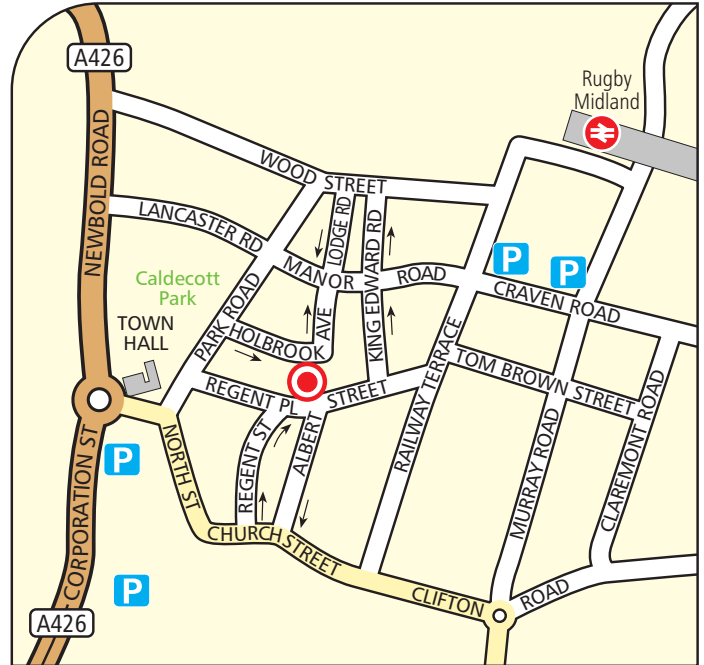

**Rugby**  
**Rugby Training Centre**  
**12 Regent Place**  
**Rugby**  
**Warwickshire CV21 2PN**

**From Coventry**

Follow A428 into Rugby. At the traffic lights next to the Kwik Fit garage turn left into Corporation Street. Follow road to the roundabout and take 3rd exit by the Town Hall. After 100 yards turn left at the mini roundabout and follow road around to the right into Regent Place. The centre is on the left hand side of the road.

**From the north**

Exit the M6 at Junction 1 and follow the A426 into Rugby as it becomes Newbold Road as it becomes Newbold Road. At the roundabout by the Town Hall take the first exit. After 100 yards, turn left at the mini roundabout onto Park Road and follow the road into Regent Place. The centre is on the left hand side of the road.

**By Rail**

The rail station is approx. 1 mile from the training venue. Contact National Rail Enquiries on 08457 48 49 50.

**By Bus**

Routes 1, C1, 585 alight by the Rugby Town Hall.

**Parking**

There are public car parks in the vicinity, but no parking available on site or on the local roads (one way system in operation).