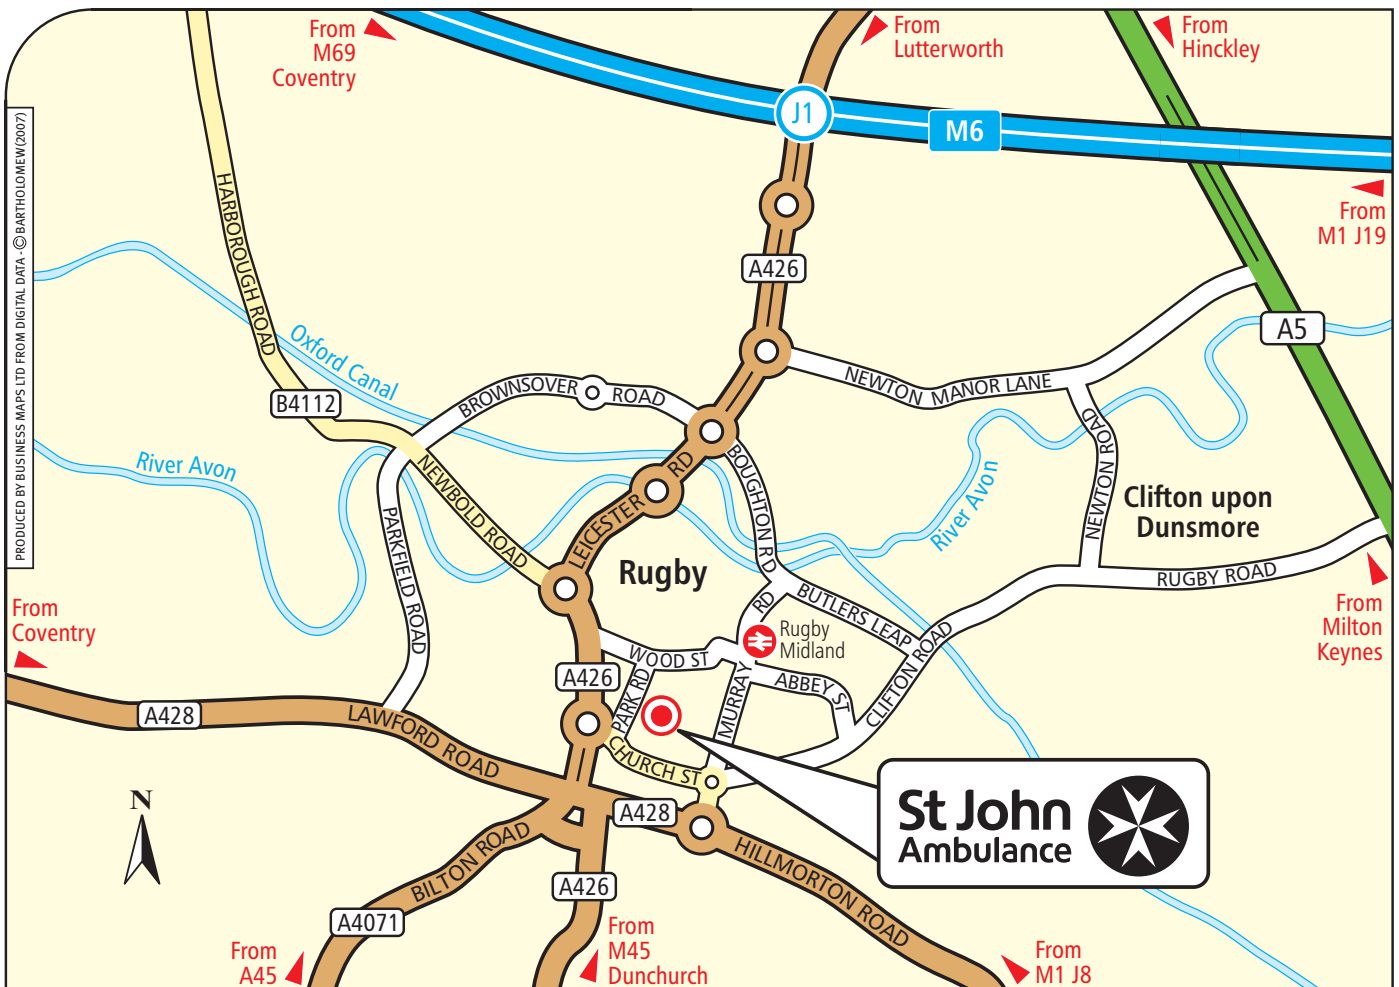

Parking

There are public car parks in the vicinity, but no parking available on site or on the local roads (one way system in operation).