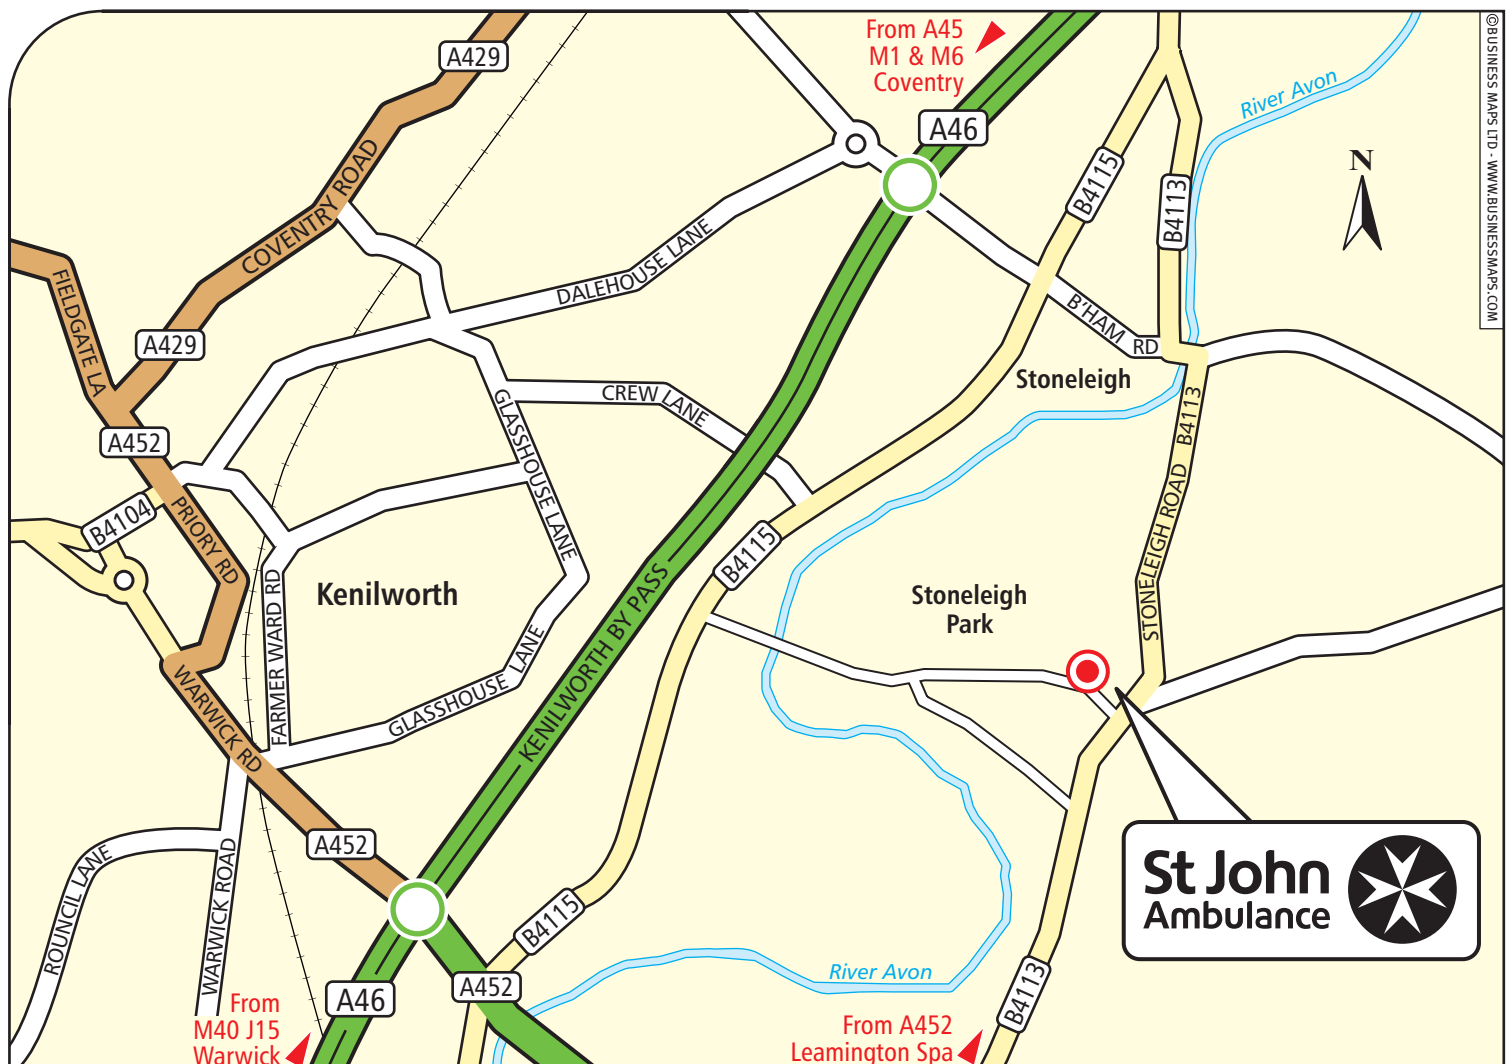

Stoneleigh
Stoneleigh Park
Kenilworth
Warwickshire
CV8 2TA

St John
Ambulance

i The St John Ambulance training venue is the first building on the right as you enter Stoneleigh Park

From the M6 & M69
Leave the M6 motorway at junction 2 and join the A46 towards Warwick. Or, at the end of the M69 continue onto the A46 towards Warwick and the M40. Follow the signs for National Agricultural Centre or NAC Stoneleigh Park until you pick up the signs for Stoneleigh Park. These signs will direct you to Stoneleigh Park main entrance on the B4113.

From the M1 (Northbound)
Leave the M1 at junction 17, to join the M45 towards Coventry. Stay on the M45 until you see signs for A45 Coventry (not A45 Daventry). Follow the A45 until you pick up signs for A46 Warwick. Follow the signs for National Agricultural Centre or NAC Stoneleigh Park until you pick up the signs for Stoneleigh Park. These signs will direct you to Stoneleigh Park main entrance on the B4113.

By Rail
Leamington Spa railway station is 4 miles away.
National Rail Enquiries: 08457 48 49 50.

By Bus
Route 538 alight at the National Agricultural Centre.

P Parking
Parking is available at the front of the building only and is free of charge, courtesy of RASE.