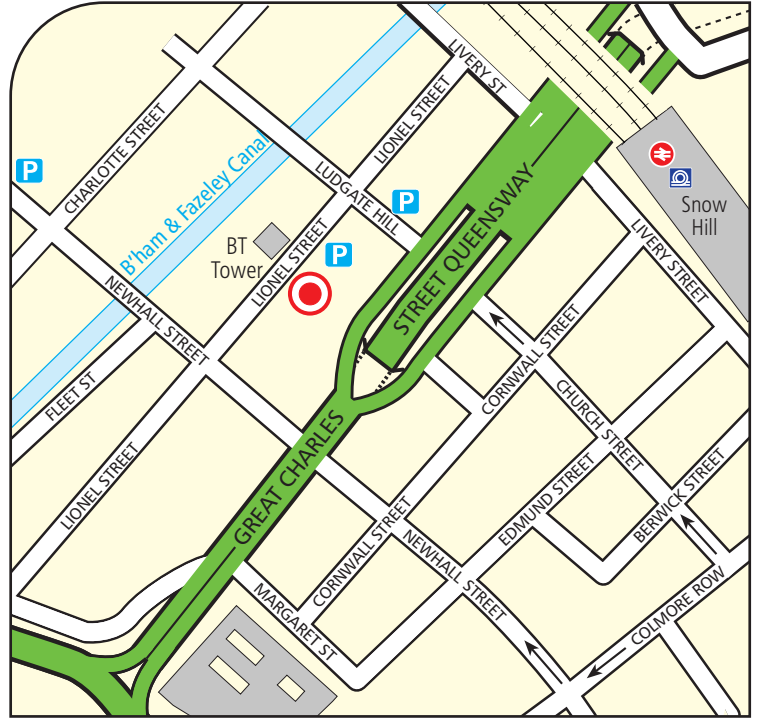

From the south of the city
Leave the M5 at junction 3 (Birmingham) then take the third exit at the first roundabout onto Quinton Expressway (Birmingham). At the next roundabout take the second exit onto Quinton Expressway A456 entering Quinton. At Beech Lanes Cross continue forward (City Centre / Edgbaston). Continue onto Hagley Road A456 entering Birmingham. At Norfolk Cross continue forward (City Centre / Edgbaston). At Paradise Circle roundabout take the second exit onto Great Charles Street Queensway A38 (Inner Ring Road / the North / London / M6) Turn left into Newhall Street. Turn right onto Lionel Street. Our headquarters are on the right hand side of the road.

By Rail
Snow Hill Railway Station is approximately 8 minutes walk from the centre.
New Street Railway Station is approximately 12 minutes walk from the centre.
Contact National Rail Enquiries on 08457 48 49 50.

By Metro
The Midland Metro terminus is located at St Chads.

By Bus
The majority of buses that alight in Birmingham City Centre do so by the 3 train stations marked on the map. All are within 10-12 minutes walk from the training centre.

Parking
There is no parking available on site. There are 3 pay and display car parks nearby in Lionel Street, Ludgate Hill and Newhall Street. (see map).

Visit us at sja.org.uk or call us on **0844 770 4800**