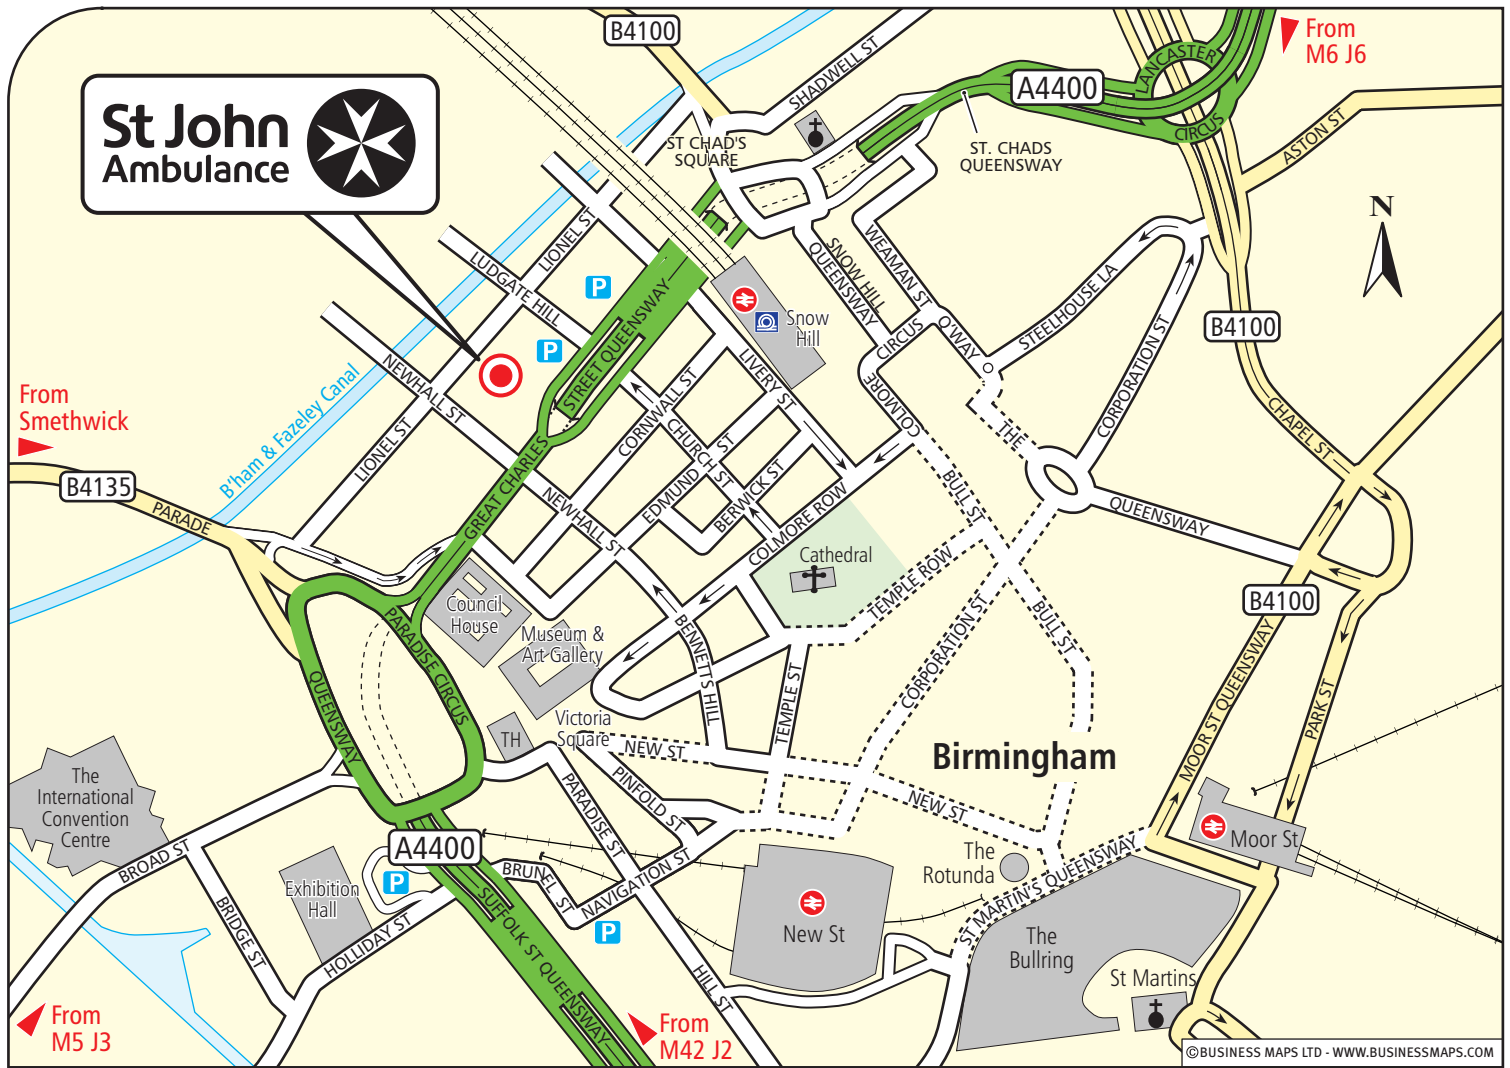

From the south of the city
Leave the M5 at junction 3 (Birmingham) then take the third exit at the first roundabout onto Quinton Expressway (Birmingham). At the next roundabout take the second exit onto Quinton Expressway A456 entering Quinton. At Beech Lanes Cross continue forward (City Centre / Edgbaston). Continue onto Hagley Road A456 entering Birmingham. At Norfolk Cross continue forward (City Centre / Edgbaston). At Paradise Circle roundabout take the second exit onto Great Charles Street Queensway A38 (Inner Ring Road / the North / London / M6) Turn left into Newhall Street. Turn right onto Lionel Street. Our headquarters are on the right hand side of the road.

By Rail
Snow Hill Railway Station is approximately 8 minutes walk from the centre.
New Street Railway Station is approximately 12 minutes walk from the centre.
Contact National Rail Enquiries on 08457 48 49 50.

By Metro
The Midland Metro terminus is located at St Chads.

By Bus
The majority of buses that alight in Birmingham City Centre do so by the 3 train stations marked on the map. All are within 10-12 minutes walk from the training centre.

Parking
There is no parking available on site. There are 3 pay and display car parks nearby in Lionel Street, Ludgate Hill and Newhall Street. (see map).

Visit us at sja.org.uk or call us on **0844 770 4800**