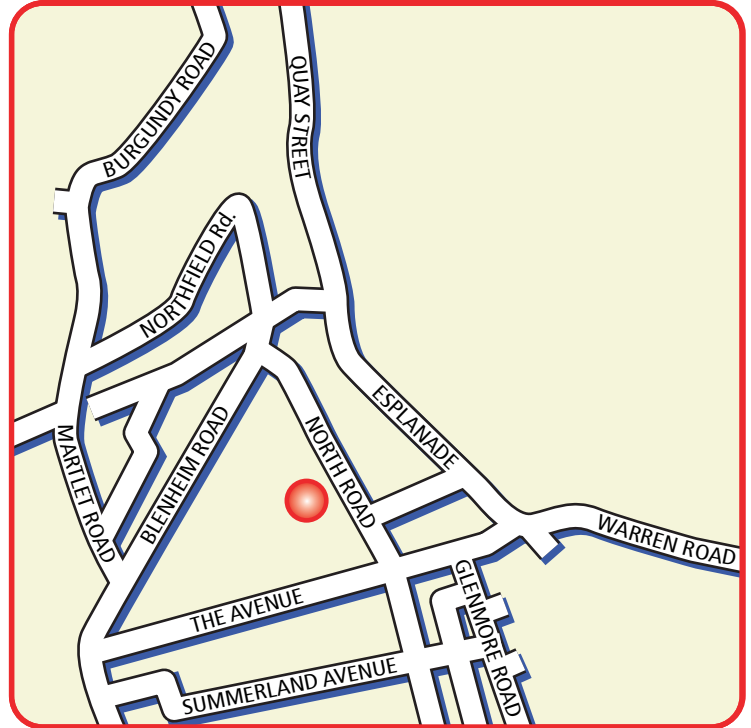

St. John Ambulance - Minehead

North Road,
Minehead,
TA24 5QW

Caring
for Life

From Taunton

From Taunton take the A358 to Williton. Then follow the A39 to Minehead. As you enter the town boundary you come to a roundabout, turn right down Seaward Way. Carry straight on, go over the train tracks, at the roundabout turn left along Warren Road keeping the sea wall on your right. After about 400 yards the road forks around to the right and straight ahead. Go straight ahead onto The Avenue and take the first turning right into North Road. The headquarters is on your left.

From Porlock

From Porlock take the A39 until you reach the town boundary, bear left down Porlock Road which changes to The Parks and then to Park Street. Bear left into The Parade (main shopping street) which becomes The Avenue and North Road is the 3rd turning on your left. Turn left and the Headquarters are on your left.

Parking

Parking is available on site.

By Rail

Taunton train station is approximately 20 miles away from our location.

National Rail Enquiries: 08457 48 49 50

St. John Ambulance, North Road, Minehead, TA24 5QW
visit us at www.sja.org.uk or call us on 08700 10 49 50