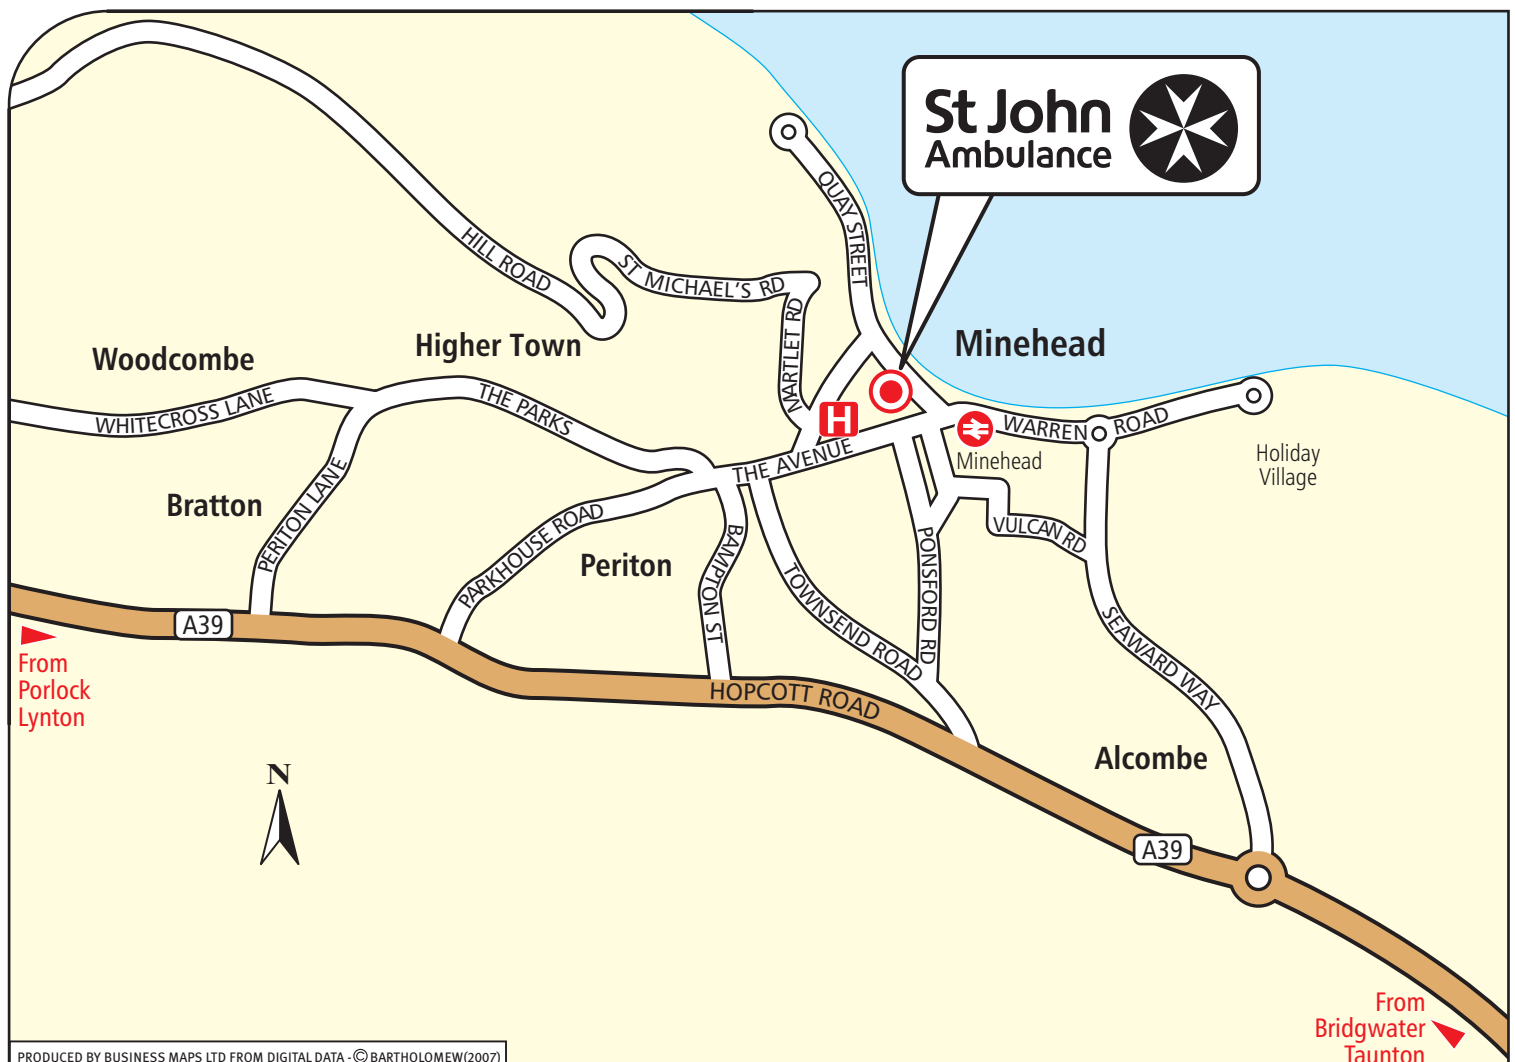

Minehead
North Road
Minehead
Somerset
TA24 5QW

St John
Ambulance

 **From Taunton**

From Taunton take the A358 to Williton. Then follow the A39 to Minehead. As you enter the town boundary you come to a roundabout, turn right down Seaward Way. Carry straight on, go over the train tracks, at the roundabout turn left along Warren Road keeping the sea wall on your right. After about 400 yards the road forks around to the right and straight ahead. Go straight ahead onto The Avenue and take the 1st turning right into North Road. The St John Ambulance Centre is on your left.

 **From Porlock**

From Porlock take the A39 until you reach the town boundary, bear left down Porlock Road which changes to The Parks and then to Park Street. Bear left into The Parade (main shopping street) which becomes The Avenue and North Road is the 3rd turning on your left. Turn left and the St John Ambulance Centre is on your left.

 **By Rail**

Taunton train station is approximately 20 miles away from our location.
 Contact National Rail Enquiries on 08457 48 49 50.

 **Parking**

Parking is available on site.

PRODUCED BY BUSINESS MAPS LTD FROM DIGITAL DATA © BARTHOLOMEW(2007)