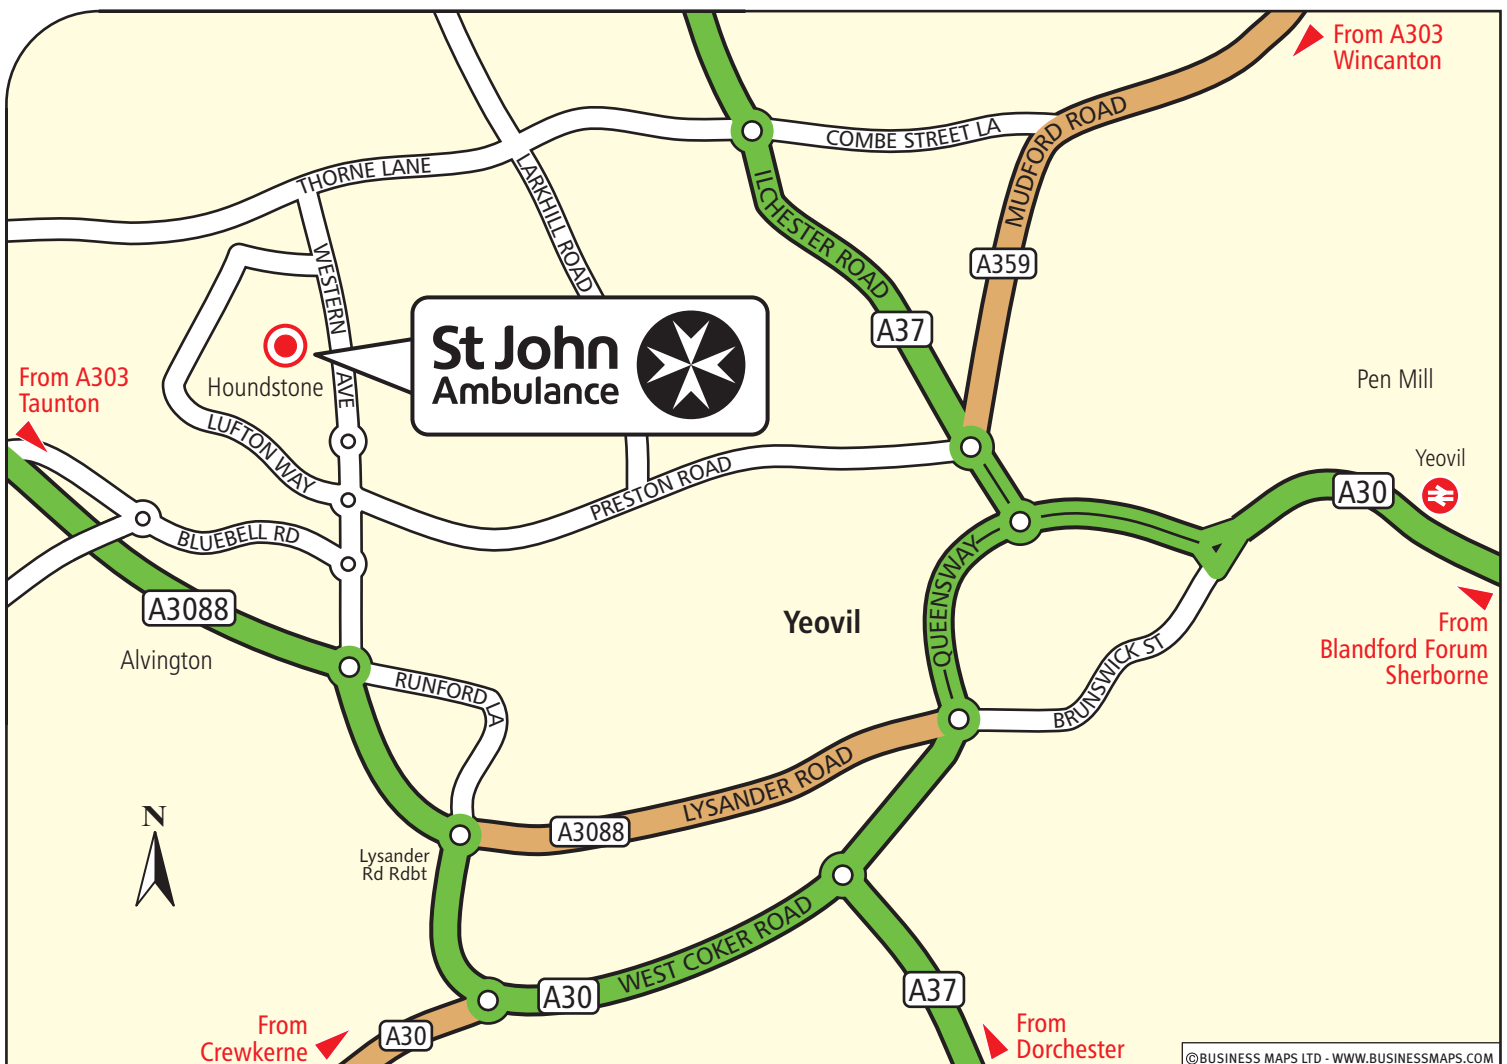

From Dorchester

Follow the A37 to Yeovil. At Quicksilver roundabout take 1st exit (Taunton & Exeter). At next roundabout take the 2nd exit. At bottom of hill at Lysander Road roundabout take 1st exit (Taunton & Exeter). Next roundabout take 2nd exit onto Lufton Trading Estate. At next roundabout take 2nd exit then the 1st exit at the next roundabout onto Lufton Way. Take the 1st right onto Mead Avenue. Follow road past Screwfix and right onto Memorial road. The Training Centre is at the end of the road.

From Exeter and Taunton

Take the A30 (North) to the roundabout junction (Cartgate roundabout) with the A3088 and take the 3rd exit to Yeovil. Continue on until next roundabout. Take 1st exit to Lufton Trading Estate. At next roundabout take 2nd exit then the 1st exit at the next roundabout onto Lufton Way. Take the 1st right onto Mead Avenue. Follow road past Screwfix and right onto Memorial road. The Training Centre is at the end of the road.

Parking

Parking is available onsite.

visit us at www.sja.org.uk or call us on 01278 726751 or 0844 770 4800