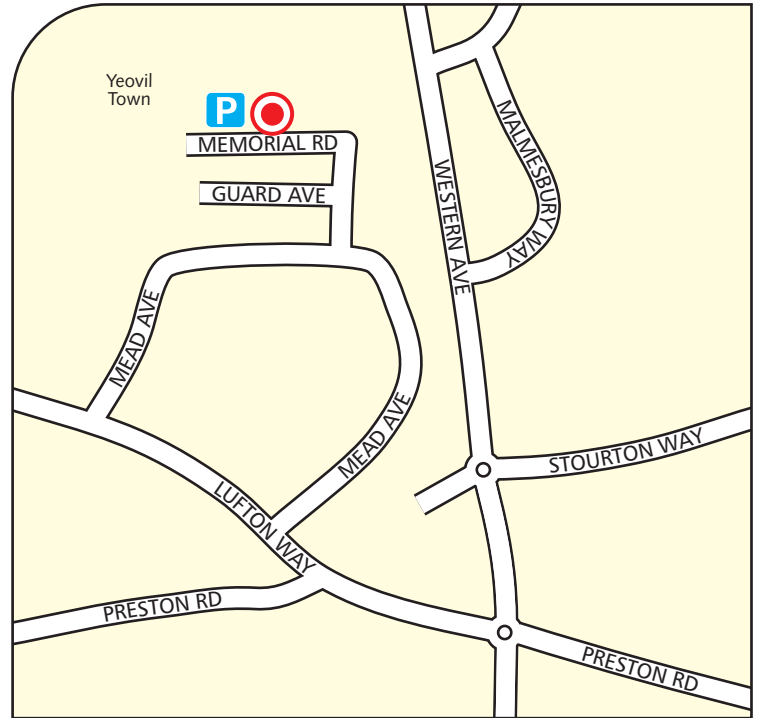

From Dorchester

Follow the A37 to Yeovil. At Quicksilver roundabout take 1st exit (Taunton & Exeter). At next roundabout take the 2nd exit. At bottom of hill at Lysander Road roundabout take 1st exit (Taunton & Exeter). Next roundabout take 2nd exit onto Lufton Trading Estate. At next roundabout take 2nd exit then the 1st exit at the next roundabout onto Lufton Way. Take the 1st right onto Mead Avenue. Follow road past Screwfix and right onto Memorial road. The Training Centre is at the end of the road.

From Exeter and Taunton

Take the A30 (North) to the roundabout junction (Cartgate roundabout) with the A3088 and take the 3rd exit to Yeovil. Continue on until next roundabout. Take 1st exit to Lufton Trading Estate. At next roundabout take 2nd exit then the 1st exit at the next roundabout onto Lufton Way. Take the 1st right onto Mead Avenue. Follow road past Screwfix and right onto Memorial road. The Training Centre is at the end of the road.

Parking

Parking is available onsite.

visit us at www.sja.org.uk or call us on 01278 726751 or 0844 770 4800