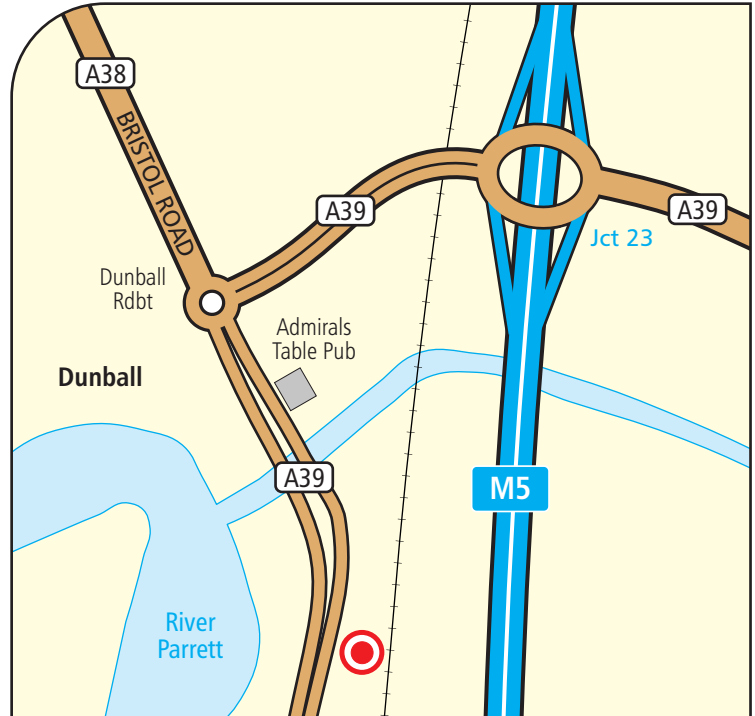

St John Ambulance - Bridgwater
St John House
Unit 1, Woodlands Business Park
Bristol Road, Bridgwater
Somerset TA6 4FJ

St John
Ambulance

Please use TA6 4TN for your SATNAV, as our new postcode will not be recognized as yet. This will direct you to the Admirals Table pub. If you continue down the dual carriageway towards Bridgwater, Woodlands Business Park will be on the left.

By Road
From the M5 J23 (Southbound)
Exit the M5 at Junction 23, then at the roundabout take the 3rd exit onto the A38, towards Bridgwater. At the Dunball roundabout, take the 1st exit and proceed past the Admirals Table pub and continue down the dual carriageway. Woodlands Business Park will be on the left.

From the M5 J23 (Northbound)
Exit the M5 at Junction 23 and take the 1st exit onto the A38. Follow the instructions as detailed above.

From Bridgwater
From the Cross Rifles roundabout, proceed to follow Bristol Road. Go straight over the first roundabout and take the 2nd exit on the dual carriageway. Carry on as if going back into Bridgwater. Woodlands Business Park will be on the left.

By Rail
The nearest railway station is Bridgwater train station 2.8 miles away. Contact National rail enquiries on 08457 48 49 50. To book a taxi, 2 local firms are Broadway – 01278 422442 and H cabs – 01278 424405.

Parking
There is ample onsite parking in the designated spaces.

visit us at www.sja.org.uk or call us on 01278 726740